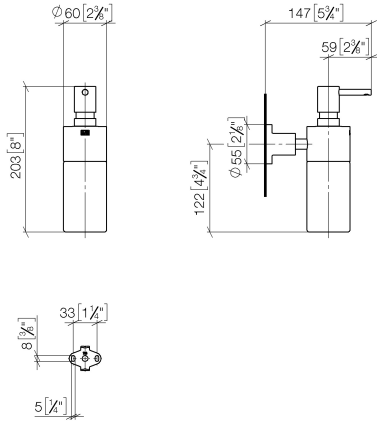

83 435 892

- bottle made of crystal glass, matt
- width 60mm
- height 200 mm
- rosette Ø 55 mm
- 250 ml bottle
- 144mm projection

	Dark Chrome	83 435 892-19
	Chrome	83 435 892-00
	Brushed Platinum	83 435 892-06
	Platinum	83 435 892-08
	Brushed Durabronze (23kt Gold)	83 435 892-28
	Matte Black	83 435 892-33
	Brushed Bronze	83 435 892-42
	Brushed Champagne (22kt Gold)	83 435 892-46
	Champagne (22kt Gold)	83 435 892-47
	Brushed Chrome	83 435 892-93
	Brushed Dark Platinum	83 435 892-99

83 435 892

mm [inches]

83 435 892

Parts for other  
finishes can be found  
here: [Chrome](#)

## Spare parts list