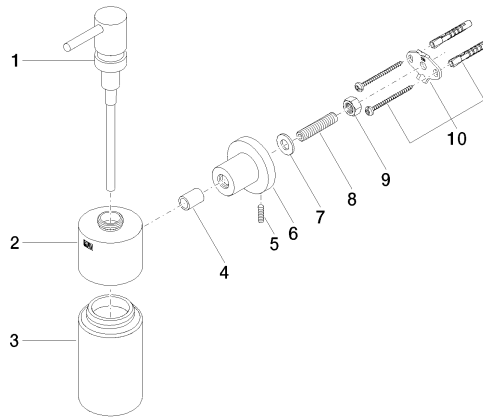

83 435 892

- bottle made of crystal glass, matt
- width 60mm
- height 200 mm
- rosette Ø 55 mm
- 250 ml bottle
- 144mm projection

	Dark Chrome	83 435 892-19
	Chrome	83 435 892-00
	Brushed Platinum	83 435 892-06
	Platinum	83 435 892-08
	Brushed Durabronze (23kt Gold)	83 435 892-28
	Matte Black	83 435 892-33
	Brushed Bronze	83 435 892-42
	Brushed Champagne (22kt Gold)	83 435 892-46
	Champagne (22kt Gold)	83 435 892-47
	Brushed Chrome	83 435 892-93
	Brushed Dark Platinum	83 435 892-99

83 435 892

mm [inches]

83 435 892

Parts for other  
finishes can be found  
here: [Chrome](#)

## Spare parts list