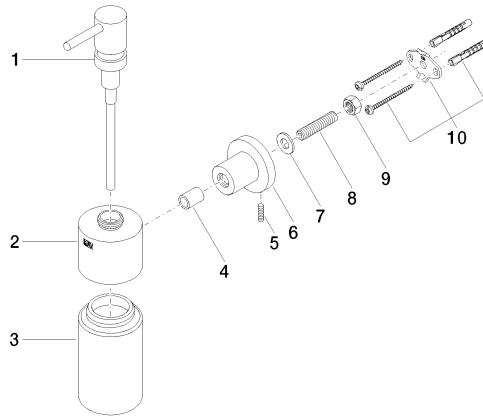

83 435 892

- bottle made of crystal glass, matt
- width 60mm
- height 200 mm
- rosette Ø 55 mm
- 250 ml bottle
- 144mm projection

| | | |
|--|-------------------------------|---------------|
|  | Brushed Durabronz (23kt Gold) | 83 435 892-28 |
|  | Chrome | 83 435 892-00 |
|  | Brushed Platinum | 83 435 892-06 |
|  | Platinum | 83 435 892-08 |
|  | Dark Chrome | 83 435 892-19 |
|  | Matte Black | 83 435 892-33 |
|  | Brushed Bronze | 83 435 892-42 |
|  | Brushed Champagne (22kt Gold) | 83 435 892-46 |
|  | Champagne (22kt Gold) | 83 435 892-47 |
|  | Brushed Chrome | 83 435 892-93 |
|  | Brushed Dark Platinum | 83 435 892-99 |

83 435 892

mm [inches]

83 435 892

Product version from 4/1/2024

Parts for other finishes can be found here: [Chrome](#)

TARA Dispenser wall model - Brushed Durabronz (23kt Gold)

TARA

83 435 892

Spare parts list

Product version from 4/1/2024

| No. | Item Number | Name | Quantity used | Delivery time |
|-----|--------------------|-----------|---------------|---------------|
| | 90 10 10 535 00-28 | dispenser | 10 | 20 |