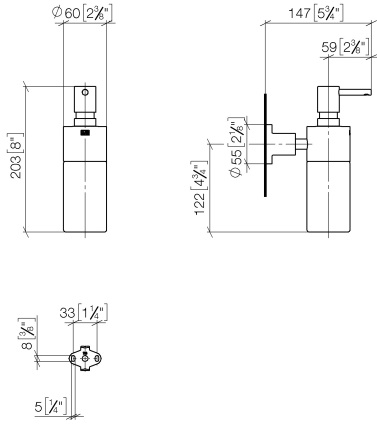

83 435 892

- bottle made of crystal glass, matt
- width 60mm
- height 200 mm
- rosette Ø 55 mm
- 250 ml bottle
- 144mm projection

| | | |
|--|-------------------------------|---------------|
|  | Brushed Durabronz (23kt Gold) | 83 435 892-28 |
|  | Chrome | 83 435 892-00 |
|  | Brushed Platinum | 83 435 892-06 |
|  | Platinum | 83 435 892-08 |
|  | Dark Chrome | 83 435 892-19 |
|  | Matte Black | 83 435 892-33 |
|  | Brushed Bronze | 83 435 892-42 |
|  | Brushed Champagne (22kt Gold) | 83 435 892-46 |
|  | Champagne (22kt Gold) | 83 435 892-47 |
|  | Brushed Chrome | 83 435 892-93 |
|  | Brushed Dark Platinum | 83 435 892-99 |

83 435 892

mm [inches]

83 435 892

Product version from 4/1/2024

Parts for other finishes can be found here: [Chrome](#)

TARA Dispenser wall model - Brushed Durabronz (23kt Gold)

TARA

83 435 892

Spare parts list

Product version from 4/1/2024

| No. | Item Number | Name | Quantity used | Delivery time |
|-----|--------------------|-----------|---------------|---------------|
| | 90 10 10 535 00-28 | dispenser | 10 | 20 |