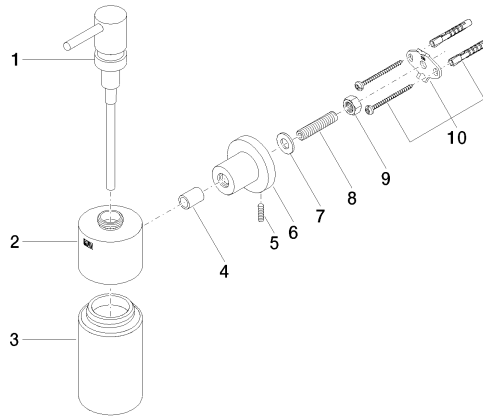

83 435 892

- bottle made of crystal glass, matt
- width 60mm
- height 200 mm
- rosette Ø 55 mm
- 250 ml bottle
- 144mm projection

	Brushed Bronze	83 435 892-42
	Chrome	83 435 892-00
	Brushed Platinum	83 435 892-06
	Platinum	83 435 892-08
	Dark Chrome	83 435 892-19
	Brushed Durabronze (23kt Gold)	83 435 892-28
	Matte Black	83 435 892-33
	Brushed Champagne (22kt Gold)	83 435 892-46
	Champagne (22kt Gold)	83 435 892-47
	Brushed Chrome	83 435 892-93
	Brushed Dark Platinum	83 435 892-99

83 435 892

mm [inches]

83 435 892

Product version from 4/1/2024

Parts for other finishes can be found here: [Chrome](#)

TARA Dispenser wall model - Brushed Bronze

TARA

83 435 892

Spare parts list

Product version from 4/1/2024

No.	Item Number	Name	Quantity used	Delivery time
	90 10 10 535 00-42	dispenser	10	30