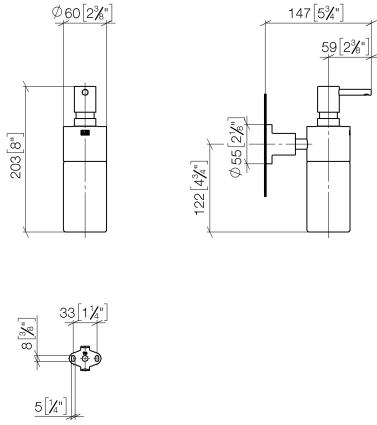

83 435 892

- bottle made of crystal glass, matt
- width 60mm
- height 200 mm
- rosette Ø 55 mm
- 250 ml bottle
- 144mm projection

	Brushed Bronze	83 435 892-42
	Chrome	83 435 892-00
	Brushed Platinum	83 435 892-06
	Platinum	83 435 892-08
	Dark Chrome	83 435 892-19
	Brushed Durabronze (23kt Gold)	83 435 892-28
	Matte Black	83 435 892-33
	Brushed Champagne (22kt Gold)	83 435 892-46
	Champagne (22kt Gold)	83 435 892-47
	Brushed Chrome	83 435 892-93
	Brushed Dark Platinum	83 435 892-99

83 435 892

mm [inches]

83 435 892

Product version from 4/1/2024

Parts for other finishes can be found here: [Chrome](#)

TARA Dispenser wall model - Brushed Bronze

TARA

83 435 892

Spare parts list

Product version from 4/1/2024

No.	Item Number	Name	Quantity used	Delivery time
	90 10 10 535 00-42	dispenser	10	30