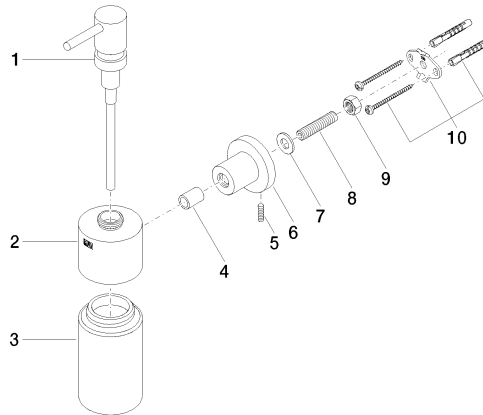

83 435 892

- bottle made of crystal glass, matt
- width 60mm
- height 200 mm
- rosette Ø 55 mm
- 250 ml bottle
- 144mm projection

	Brushed Champagne (22kt Gold)	83 435 892-46
	Chrome	83 435 892-00
	Brushed Platinum	83 435 892-06
	Platinum	83 435 892-08
	Dark Chrome	83 435 892-19
	Brushed Durabronze (23kt Gold)	83 435 892-28
	Matte Black	83 435 892-33
	Brushed Bronze	83 435 892-42
	Champagne (22kt Gold)	83 435 892-47
	Brushed Chrome	83 435 892-93
	Brushed Dark Platinum	83 435 892-99

83 435 892

mm [inches]

83 435 892

Product version from 4/1/2024

Parts for other finishes can be found here: [Chrome](#)

TARA Dispenser wall model - Brushed Champagne (22kt Gold)

TARA

83 435 892

Spare parts list

Product version from 4/1/2024

No.	Item Number	Name	Quantity used	Delivery time
	90 10 10 535 00-46	dispenser	10	30