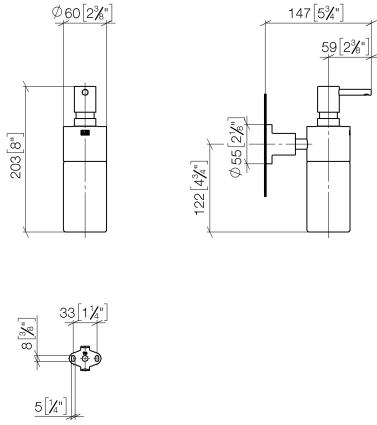

83 435 892

- bottle made of crystal glass, matt
- width 60mm
- height 200 mm
- rosette Ø 55 mm
- 250 ml bottle
- 144mm projection

	Brushed Champagne (22kt Gold)	83 435 892-46
	Chrome	83 435 892-00
	Brushed Platinum	83 435 892-06
	Platinum	83 435 892-08
	Dark Chrome	83 435 892-19
	Brushed Durabronze (23kt Gold)	83 435 892-28
	Matte Black	83 435 892-33
	Brushed Bronze	83 435 892-42
	Champagne (22kt Gold)	83 435 892-47
	Brushed Chrome	83 435 892-93
	Brushed Dark Platinum	83 435 892-99

83 435 892

mm [inches]

83 435 892

Product version from 4/1/2024

Parts for other finishes can be found here: [Chrome](#)

TARA Dispenser wall model - Brushed Champagne (22kt Gold)

TARA

83 435 892

Spare parts list

Product version from 4/1/2024

No.	Item Number	Name	Quantity used	Delivery time
	90 10 10 535 00-46	dispenser	10	30