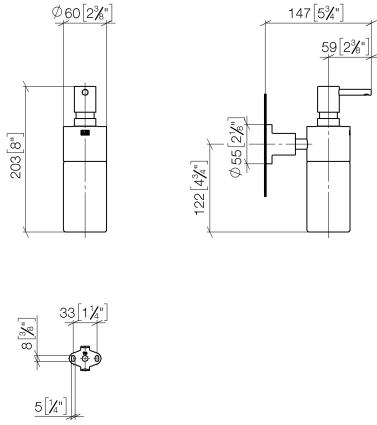

83 435 892

- bottle made of crystal glass, matt
- width 60mm
- height 200 mm
- rosette Ø 55 mm
- 250 ml bottle
- 144mm projection

	Champagne (22kt Gold)	83 435 892-47
	Chrome	83 435 892-00
	Brushed Platinum	83 435 892-06
	Platinum	83 435 892-08
	Dark Chrome	83 435 892-19
	Brushed Durabronze (23kt Gold)	83 435 892-28
	Matte Black	83 435 892-33
	Brushed Bronze	83 435 892-42
	Brushed Champagne (22kt Gold)	83 435 892-46
	Brushed Chrome	83 435 892-93
	Brushed Dark Platinum	83 435 892-99

83 435 892

mm [inches]

83 435 892

**Product version from 4/1/2024**

Parts for other finishes can be found here: [Chrome](#)

83 435 892

#### Product version from 4/1/2024

No.	Item Number	Name	Quantity used	Delivery time
	90 10 10 535 00-47	dispenser	10	30