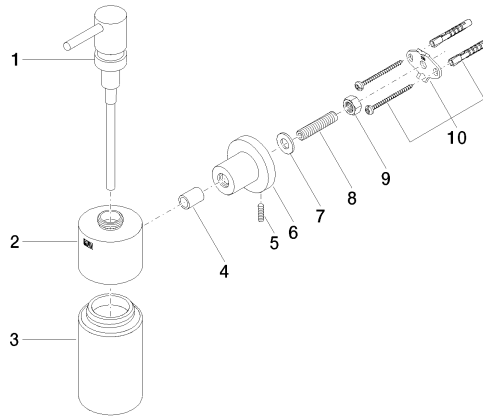

83 435 892

- bottle made of crystal glass, matt
- width 60mm
- height 200 mm
- rosette Ø 55 mm
- 250 ml bottle
- 144mm projection

	Champagne (22kt Gold)	83 435 892-47
	Chrome	83 435 892-00
	Brushed Platinum	83 435 892-06
	Platinum	83 435 892-08
	Dark Chrome	83 435 892-19
	Brushed Durabronze (23kt Gold)	83 435 892-28
	Matte Black	83 435 892-33
	Brushed Bronze	83 435 892-42
	Brushed Champagne (22kt Gold)	83 435 892-46
	Brushed Chrome	83 435 892-93
	Brushed Dark Platinum	83 435 892-99

83 435 892

mm [inches]

83 435 892

**Product version from 4/1/2024**

Parts for other finishes can be found here: [Chrome](#)

83 435 892

### Spare parts list

#### Product version from 4/1/2024

No.	Item Number	Name	Quantity used	Delivery time
	90 10 10 535 00-47	dispenser	10	30