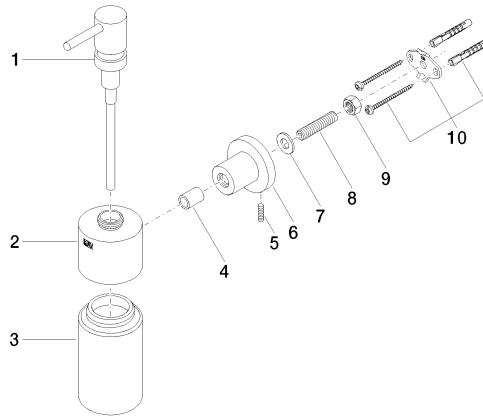

83 435 892

- bottle made of crystal glass, matt
- width 60mm
- height 200 mm
- rosette Ø 55 mm
- 250 ml bottle
- 144mm projection

	Brushed Chrome	83 435 892-93
	Chrome	83 435 892-00
	Brushed Platinum	83 435 892-06
	Platinum	83 435 892-08
	Dark Chrome	83 435 892-19
	Brushed Durabronze (23kt Gold)	83 435 892-28
	Matte Black	83 435 892-33
	Brushed Bronze	83 435 892-42
	Brushed Champagne (22kt Gold)	83 435 892-46
	Champagne (22kt Gold)	83 435 892-47
	Brushed Dark Platinum	83 435 892-99

83 435 892

mm [inches]

83 435 892

Product version from 4/1/2024

Parts for other finishes can be found here: [Chrome](#)

TARA Dispenser wall model - Brushed Chrome

TARA

83 435 892

Spare parts list

Product version from 4/1/2024

No.	Item Number	Name	Quantity used	Delivery time
	90 10 10 535 00-93	dispenser	10	20