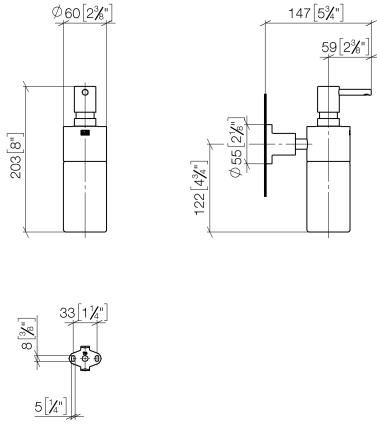

83 435 892

- bottle made of crystal glass, matt
- width 60mm
- height 200 mm
- rosette Ø 55 mm
- 250 ml bottle
- 144mm projection

	Brushed Chrome	83 435 892-93
	Chrome	83 435 892-00
	Brushed Platinum	83 435 892-06
	Platinum	83 435 892-08
	Dark Chrome	83 435 892-19
	Brushed Durabronze (23kt Gold)	83 435 892-28
	Matte Black	83 435 892-33
	Brushed Bronze	83 435 892-42
	Brushed Champagne (22kt Gold)	83 435 892-46
	Champagne (22kt Gold)	83 435 892-47
	Brushed Dark Platinum	83 435 892-99

83 435 892

mm [inches]

83 435 892

Product version from 4/1/2024

Parts for other finishes can be found here: [Chrome](#)

TARA Dispenser wall model - Brushed Chrome

TARA

83 435 892

Spare parts list

Product version from 4/1/2024

No.	Item Number	Name	Quantity used	Delivery time
	90 10 10 535 00-93	dispenser	10	20