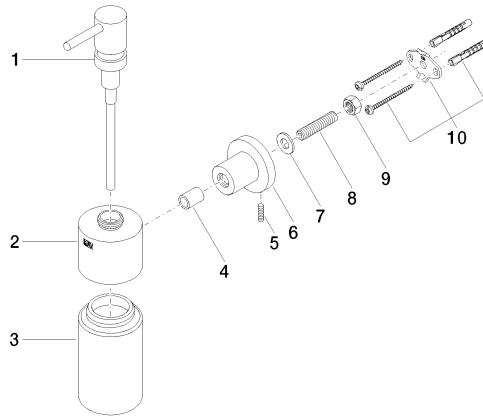

83 435 892

- bottle made of crystal glass, matt
- width 60mm
- height 200 mm
- rosette Ø 55 mm
- 250 ml bottle
- 144mm projection

	Brushed Dark Platinum	83 435 892-99
	Chrome	83 435 892-00
	Brushed Platinum	83 435 892-06
	Platinum	83 435 892-08
	Dark Chrome	83 435 892-19
	Brushed Durabronze (23kt Gold)	83 435 892-28
	Matte Black	83 435 892-33
	Brushed Bronze	83 435 892-42
	Brushed Champagne (22kt Gold)	83 435 892-46
	Champagne (22kt Gold)	83 435 892-47
	Brushed Chrome	83 435 892-93

83 435 892

mm [inches]

83 435 892

Product version from 4/1/2024

Parts for other finishes can be found here: [Chrome](#)

TARA Dispenser wall model - Brushed Dark Platinum

TARA

83 435 892

Spare parts list

Product version from 4/1/2024

No.	Item Number	Name	Quantity used	Delivery time
	90 10 10 535 00-99	dispenser	10	30