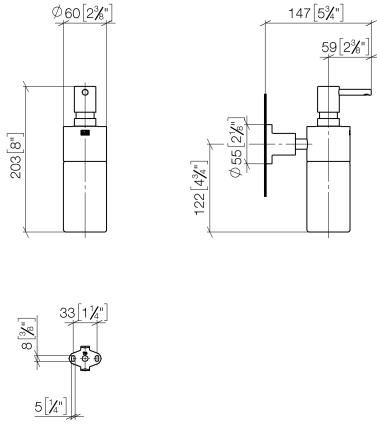

83 435 892

- bottle made of crystal glass, matt
- width 60mm
- height 200 mm
- rosette Ø 55 mm
- 250 ml bottle
- 144mm projection

	Brushed Dark Platinum	83 435 892-99
	Chrome	83 435 892-00
	Brushed Platinum	83 435 892-06
	Platinum	83 435 892-08
	Dark Chrome	83 435 892-19
	Brushed Durabronze (23kt Gold)	83 435 892-28
	Matte Black	83 435 892-33
	Brushed Bronze	83 435 892-42
	Brushed Champagne (22kt Gold)	83 435 892-46
	Champagne (22kt Gold)	83 435 892-47
	Brushed Chrome	83 435 892-93

83 435 892

mm [inches]

83 435 892

Product version from 4/1/2024

Parts for other finishes can be found here: [Chrome](#)

TARA Dispenser wall model - Brushed Dark Platinum

TARA

83 435 892

Spare parts list

Product version from 4/1/2024

No.	Item Number	Name	Quantity used	Delivery time
	90 10 10 535 00-99	dispenser	10	30