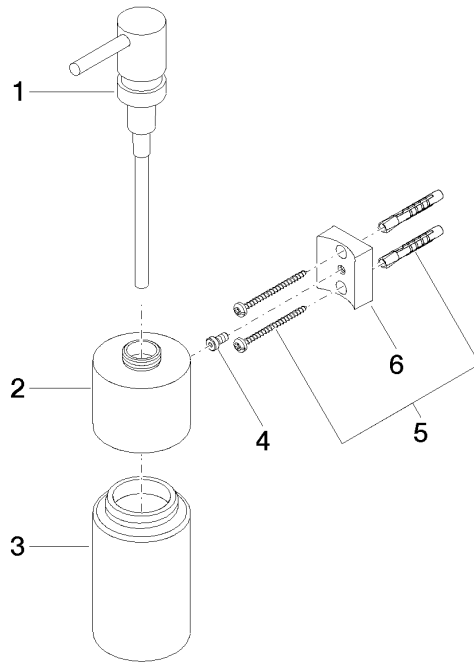

## Dispenser wall model - Chrome

---

83 435 970 Product version from 10/1/2023

- bottle made of crystal glass, matt
- width 60mm
- height 200 mm
- 250 ml bottle
- 96mm projection

## Dispenser wall model - Chrome

83 435 970 Product version from 10/1/2023

mm [inches]

## Dispenser wall model - Chrome

83 435 970 Product version from 10/1/2023

### Spare parts list

No.	Item Number	Name	Quantity used	Delivery time
1	90 10 10 535 00-00	dispenser	1	30
2	90 10 10 525 00-00	base	1	10
3	90 90 04 001 00 82	glass	1	2
4	09 30 30 093 90	screw	1	2
5	05 30 31 025 00 90	fixing set	1	2
6	08 10 10 530-00	holder	1	10