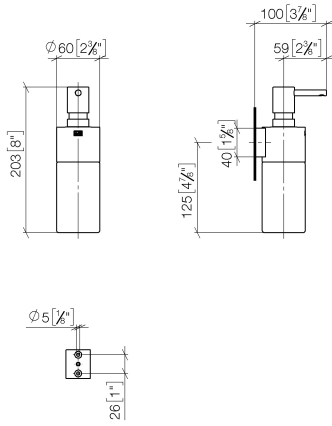

## Dispenser wall model - Chrome

---

83 435 970 Product version from 10/1/2023

- bottle made of crystal glass, matt
- width 60mm
- height 200 mm
- 250 ml bottle
- 96mm projection

## Dispenser wall model - Chrome

83 435 970 Product version from 10/1/2023

mm [inches]

### Spare parts list

No.	Item Number	Name	Quantity used	Delivery time
1	90 10 10 535 00-00	dispenser	1	30
2	90 10 10 525 00-00	base	1	10
3	90 90 04 001 00 82	glass	1	2
4	09 30 30 093 90	screw	1	2
5	05 30 31 025 00 90	fixing set	1	2
6	08 10 10 530-00	holder	1	10