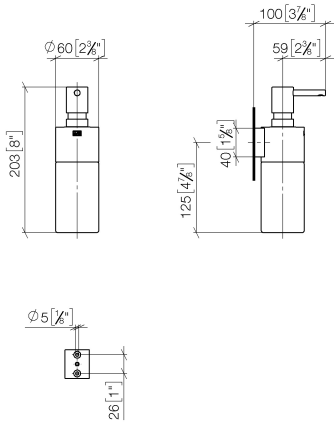

**Dispenser wall model - Chrome**

MADISON

83 435 970

- bottle made of crystal glass, matt
- width 60mm
- height 200 mm
- 250 ml bottle
- 96mm projection

Fits: MADISON, MEM, TARA, CL.1, LISSÉ,  
VAIA, META, CYO

83 435 970

mm [inches]

83 435 970

**Product version from 10/1/2023**

Parts for other  
finishes can be found  
here: Brushed  
Platinum

Dispenser wall model - Chrome

MADISON

83 435 970

**Spare parts list**

**Product version from 10/1/2023**

No.	Item Number	Name	Quantity used	Delivery time
	90 10 10 535 00-00	dispenser	6	10