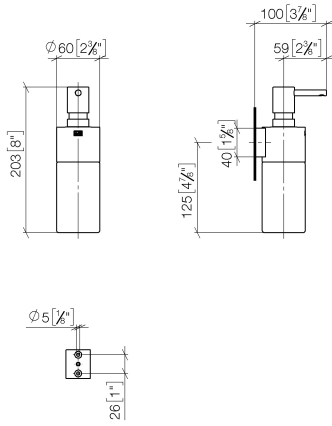

## Dispenser wall model - Brushed Platinum

---

83 435 970 Product version from 10/1/2023

- bottle made of crystal glass, matt
- width 60mm
- height 200 mm
- 250 ml bottle
- 96mm projection

## Dispenser wall model - Brushed Platinum

83 435 970 Product version from 10/1/2023

mm [inches]

### Spare parts list

No.	Item Number	Name	Quantity used	Delivery time
1	90 10 10 535 00-06	dispenser	1	30
2	90 10 10 525 00-06	base	1	10
3	90 90 04 001 00 82	glass	1	2
4	09 30 30 093 90	screw	1	2
5	05 30 31 025 00 90	fixing set	1	2
6	08 10 10 530-06	holder	1	10