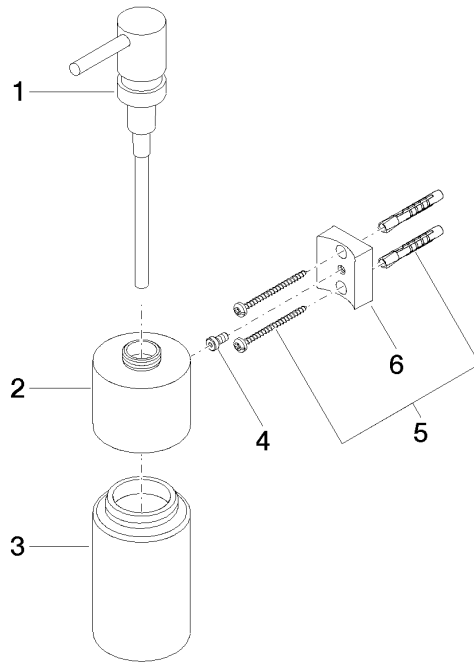

## Dispenser wall model - Brushed Platinum

---

83 435 970 Product version from 10/1/2023

- bottle made of crystal glass, matt
- width 60mm
- height 200 mm
- 250 ml bottle
- 96mm projection

## Dispenser wall model - Brushed Platinum

83 435 970 Product version from 10/1/2023

mm [inches]

### Spare parts list

No.	Item Number	Name	Quantity used	Delivery time
1	90 10 10 535 00-06	dispenser	1	30
2	90 10 10 525 00-06	base	1	10
3	90 90 04 001 00 82	glass	1	2
4	09 30 30 093 90	screw	1	2
5	05 30 31 025 00 90	fixing set	1	2
6	08 10 10 530-06	holder	1	10