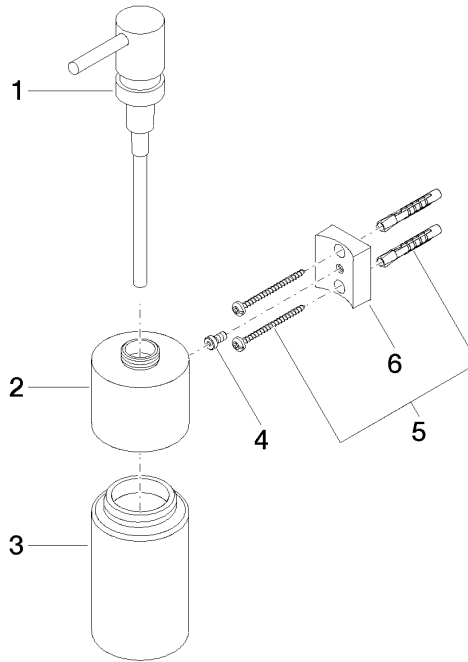

Dispenser wall model - Brushed Platinum

MADISON

83 435 970

- bottle made of crystal glass, matt
- width 60mm
- height 200 mm
- 250 ml bottle
- 96mm projection

Fits: MADISON, MEM, TARA, CL.1, LISSÉ,
VAIA, META, CYO

83 435 970

mm [inches]

83 435 970

Product version from 10/1/2023

Parts for other finishes can be found here: [Chrome](#)

Dispenser wall model - Brushed Platinum

MADISON

83 435 970

Spare parts list

Product version from 10/1/2023

No.	Item Number	Name	Quantity used	Delivery time
	90 10 10 535 00-06	dispenser	6	10