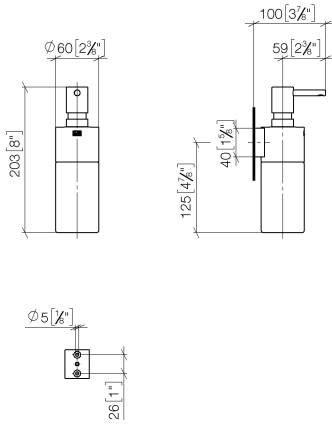

Dispenser wall model - Brushed Platinum

MADISON

83 435 970

- bottle made of crystal glass, matt
- width 60mm
- height 200 mm
- 250 ml bottle
- 96mm projection

Fits: MADISON, MEM, TARA, CL.1, LISSÉ,
VAIA, META, CYO

83 435 970

mm [inches]

83 435 970

Product version from 10/1/2023

Parts for other finishes can be found here: [Chrome](#)

Dispenser wall model - Brushed Platinum

MADISON

83 435 970

Spare parts list

Product version from 10/1/2023

No.	Item Number	Name	Quantity used	Delivery time
	90 10 10 535 00-06	dispenser	6	10