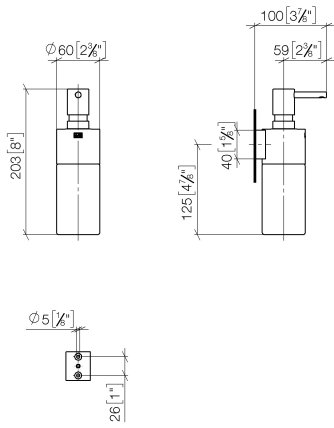

Dispenser wall model - Platinum

83 435 970 Product version from 10/1/2023

- bottle made of crystal glass, matt
- width 60mm
- height 200 mm
- 250 ml bottle
- 96mm projection

Dispenser wall model - Platinum

83 435 970 Product version from 10/1/2023

mm [inches]

Dispenser wall model - Platinum

83 435 970 Product version from 10/1/2023

Spare parts list

No.	Item Number	Name	Quantity used	Delivery time
1	90 10 10 535 00-08	dispenser	1	60
2	90 10 10 525 00-08	base	1	-
Spare part can no longer be ordered, please order the replacement item				
3	90 90 04 001 00 82	glass	1	2
4	09 30 30 093 90	screw	1	2
5	05 30 31 025 00 90	fixing set	1	2
6	08 10 10 530-08	holder	1	40