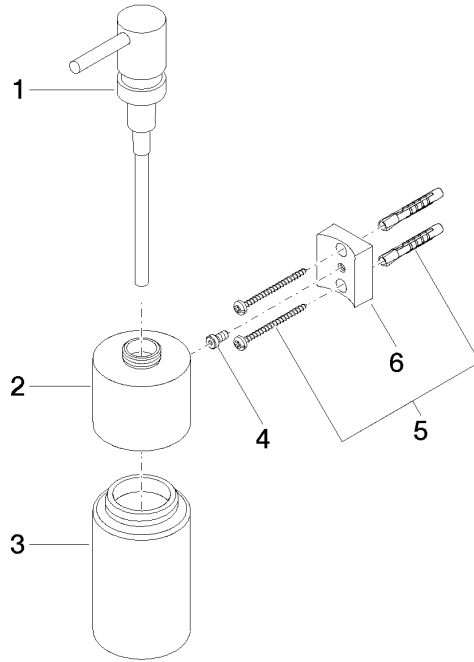

Dispenser wall model - Platinum

83 435 970 Product version from 10/1/2023

- bottle made of crystal glass, matt
- width 60mm
- height 200 mm
- 250 ml bottle
- 96mm projection

Dispenser wall model - Platinum

83 435 970 Product version from 10/1/2023

mm [inches]

Dispenser wall model - Platinum

83 435 970 Product version from 10/1/2023

Spare parts list

No.	Item Number	Name	Quantity used	Delivery time
1	90 10 10 535 00-08	dispenser	1	60
2	90 10 10 525 00-08	base	1	-
Spare part can no longer be ordered, please order the replacement item				
3	90 90 04 001 00 82	glass	1	2
4	09 30 30 093 90	screw	1	2
5	05 30 31 025 00 90	fixing set	1	2
6	08 10 10 530-08	holder	1	40