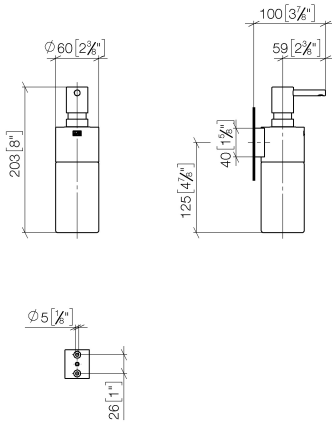

Dispenser wall model - Platinum

MADISON

83 435 970

- bottle made of crystal glass, matt
- width 60mm
- height 200 mm
- 250 ml bottle
- 96mm projection

Fits: MADISON, MEM, TARA, CL.1, LISSÉ,
VAIA, META, CYO

83 435 970

mm [inches]

83 435 970

Product version from 10/1/2023

Parts for other
finishes can be found
here: [Chrome](#)

Dispenser wall model - Platinum

MADISON

83 435 970

Spare parts list

Product version from 10/1/2023

No.	Item Number	Name	Quantity used	Delivery time
	90 10 10 535 00-08	dispenser	6	40