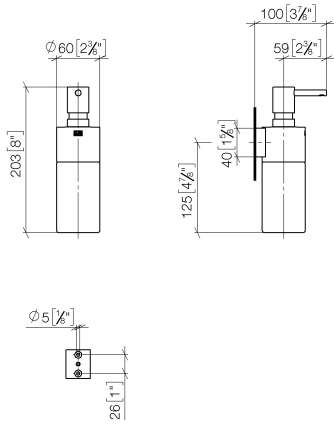

Dispenser wall model - Dark Chrome

83 435 970

- bottle made of crystal glass, matt
- width 60mm
- height 200 mm
- 250 ml bottle
- 96mm projection

Dispenser wall model - Dark Chrome

83 435 970

mm [inches]

Dispenser wall model - Dark Chrome