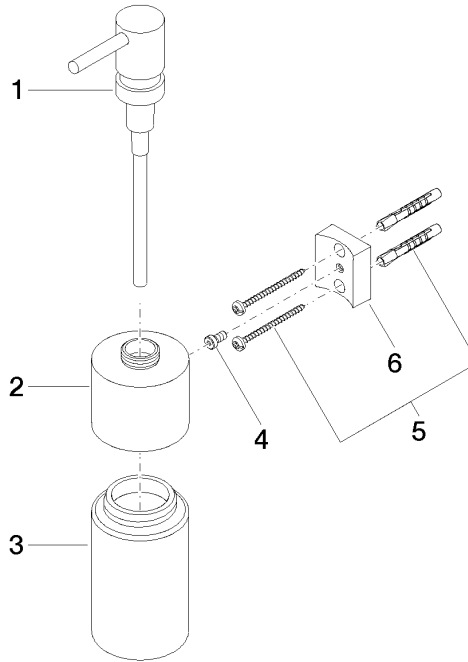

**Dispenser wall model - Dark Chrome**

MADISON

83 435 970

- bottle made of crystal glass, matt
- width 60mm
- height 200 mm
- 250 ml bottle
- 96mm projection

Fits: MADISON, MEM, TARA, CL.1, LISSÉ,  
VAIA, META, CYO

83 435 970

mm [inches]

83 435 970

Parts for other  
finishes can be found  
here: [Chrome](#)

## Spare parts list