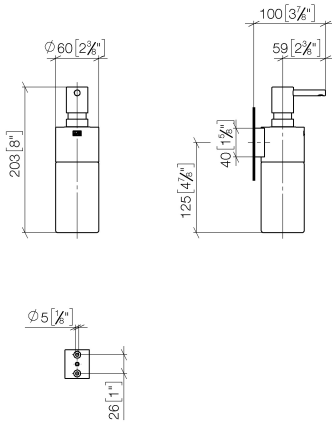

**Dispenser wall model - Dark Chrome**

MADISON

83 435 970

- bottle made of crystal glass, matt
- width 60mm
- height 200 mm
- 250 ml bottle
- 96mm projection

Fits: MADISON, MEM, TARA, CL.1, LISSÉ,  
VAIA, META, CYO

83 435 970

mm [inches]

83 435 970

Parts for other  
finishes can be found  
here: [Chrome](#)