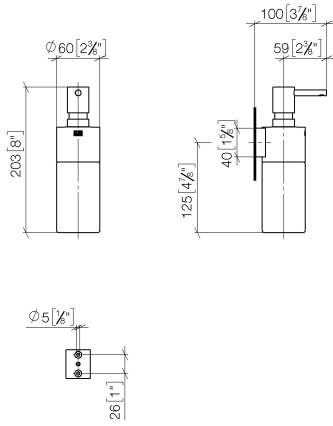

83 435 970

- bottle made of crystal glass, matt
- width 60mm
- height 200 mm
- 250 ml bottle
- 96mm projection

Fits: MADISON, MEM, TARA, CL.1, LISSÉ,
VAIA, META, CYO

	Light Gold	83 435 970-26
	Chrome	83 435 970-00
	Brushed Platinum	83 435 970-06
	Platinum	83 435 970-08
	Dark Chrome	83 435 970-19
	Brushed Light Gold	83 435 970-27
	Brushed Durabronze (23kt Gold)	83 435 970-28
	Matte Black	83 435 970-33
	Brushed Bronze	83 435 970-42
	Brushed Champagne (22kt Gold)	83 435 970-46
	Champagne (22kt Gold)	83 435 970-47
	Brushed Chrome	83 435 970-93
	Brushed Dark Platinum	83 435 970-99

83 435 970

mm [inches]

Product version from 10/1/2023

Parts for other finishes can be found here: [Chrome](#)

Dispenser wall model - Light Gold

MADISON

83 435 970

Spare parts list

Product version from 10/1/2023

No.	Item Number	Name	Quantity used	Delivery time
	90 10 10 535 00-26	dispenser	6	30