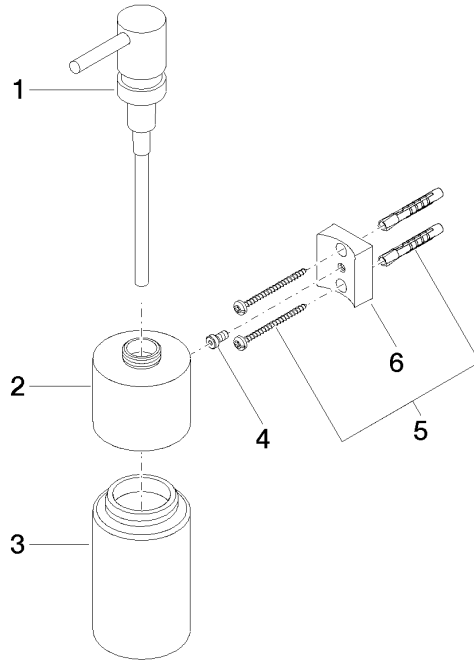

Dispenser wall model - Brushed Light Gold

83 435 970 Product version from 10/1/2023

- bottle made of crystal glass, matt
- width 60mm
- height 200 mm
- 250 ml bottle
- 96mm projection

Dispenser wall model - Brushed Light Gold

83 435 970 Product version from 10/1/2023

mm [inches]

Dispenser wall model - Brushed Light Gold

83 435 970 Product version from 10/1/2023

Spare parts list

No.	Item Number	Name	Quantity used	Delivery time
1	90 10 10 535 00-27	dispenser	1	50
2	90 10 10 525 00-27	base	1	30
3	90 90 04 001 00 82	glass	1	2
4	09 30 30 093 90	screw	1	2
5	05 30 31 025 00 90	fixing set	1	2
6	08 10 10 530-27	holder	1	60