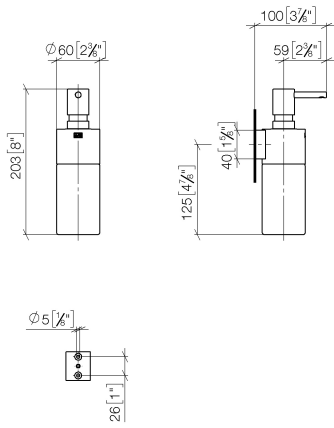

Dispenser wall model - Brushed Light Gold

83 435 970 Product version from 10/1/2023

- bottle made of crystal glass, matt
- width 60mm
- height 200 mm
- 250 ml bottle
- 96mm projection

Dispenser wall model - Brushed Light Gold

83 435 970 Product version from 10/1/2023

mm [inches]

Dispenser wall model - Brushed Light Gold

83 435 970 Product version from 10/1/2023

Spare parts list

No.	Item Number	Name	Quantity used	Delivery time
1	90 10 10 535 00-27	dispenser	1	50
2	90 10 10 525 00-27	base	1	30
3	90 90 04 001 00 82	glass	1	2
4	09 30 30 093 90	screw	1	2
5	05 30 31 025 00 90	fixing set	1	2
6	08 10 10 530-27	holder	1	60