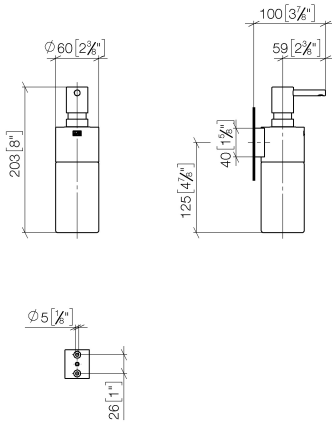

83 435 970

- bottle made of crystal glass, matt
- width 60mm
- height 200 mm
- 250 ml bottle
- 96mm projection

Fits: MADISON, MEM, TARA, CL.1, LISSÉ,  
VAIA, META, CYO

	Brushed Light Gold	83 435 970-27
	Chrome	83 435 970-00
	Brushed Platinum	83 435 970-06
	Platinum	83 435 970-08
	Dark Chrome	83 435 970-19
	Light Gold	83 435 970-26
	Brushed Durabronze (23kt Gold)	83 435 970-28
	Matte Black	83 435 970-33
	Brushed Bronze	83 435 970-42
	Brushed Champagne (22kt Gold)	83 435 970-46
	Champagne (22kt Gold)	83 435 970-47
	Brushed Chrome	83 435 970-93
	Brushed Dark Platinum	83 435 970-99

83 435 970

mm [inches]

83 435 970

**Product version from 10/1/2023**

Parts for other finishes can be found here: [Chrome](#)

Dispenser wall model - Brushed Light Gold

MADISON

83 435 970

**Spare parts list**

**Product version from 10/1/2023**

No.	Item Number	Name	Quantity used	Delivery time
	90 10 10 535 00-27	dispenser	6	30