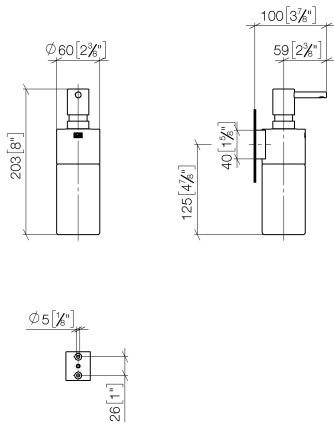

## Dispenser wall model - Brushed Durabronz (23kt Gold)

---

83 435 970 Product version from 10/1/2023

- bottle made of crystal glass, matt
- width 60mm
- height 200 mm
- 250 ml bottle
- 96mm projection

## Dispenser wall model - Brushed Durabron (23kt Gold)

83 435 970 Product version from 10/1/2023

mm [inches]

**Dispenser wall model - Brushed Durabronz (23kt Gold)**

83 435 970 Product version from 10/1/2023

**Spare parts list**

No.	Item Number	Name	Quantity used	Delivery time
1	90 10 10 535 00-28	dispenser	1	40
2	90 10 10 525 00-28	base	1	20
3	90 90 04 001 00 82	glass	1	2
4	09 30 30 093 90	screw	1	2
5	05 30 31 025 00 90	fixing set	1	2
6	08 10 10 530-28	holder	1	20