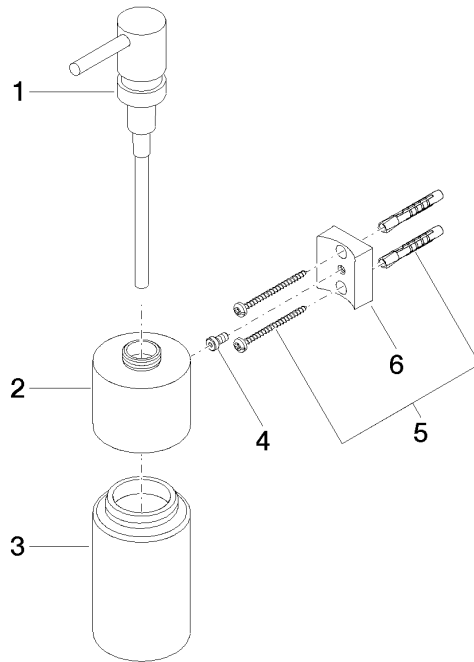

## Dispenser wall model - Brushed Durabronz (23kt Gold)

---

83 435 970 Product version from 10/1/2023

- bottle made of crystal glass, matt
- width 60mm
- height 200 mm
- 250 ml bottle
- 96mm projection

## Dispenser wall model - Brushed Durabron (23kt Gold)

83 435 970 Product version from 10/1/2023

mm [inches]

**Dispenser wall model - Brushed Durabronz (23kt Gold)**

83 435 970 Product version from 10/1/2023

**Spare parts list**

No.	Item Number	Name	Quantity used	Delivery time
1	90 10 10 535 00-28	dispenser	1	40
2	90 10 10 525 00-28	base	1	20
3	90 90 04 001 00 82	glass	1	2
4	09 30 30 093 90	screw	1	2
5	05 30 31 025 00 90	fixing set	1	2
6	08 10 10 530-28	holder	1	20