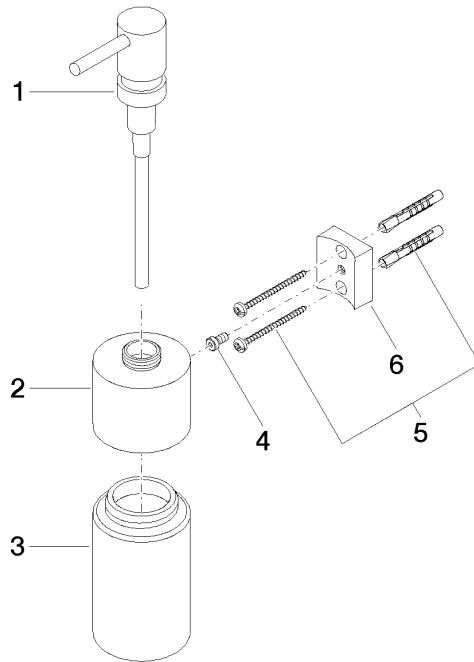

Dispenser wall model - Matte Black

83 435 970 Product version from 10/1/2023

- bottle made of crystal glass, matt
- width 60mm
- height 200 mm
- 250 ml bottle
- 96mm projection

Dispenser wall model - Matte Black

83 435 970 Product version from 10/1/2023

mm [inches]

Dispenser wall model - Matte Black

83 435 970 Product version from 10/1/2023

Spare parts list

No.	Item Number	Name	Quantity used	Delivery time
1	90 10 10 535 00-33	dispenser	1	50
2	90 10 10 525 00-33	base	1	-
Spare part can no longer be ordered, please order the replacement item				
3	90 90 04 001 00 82	glass	1	2
4	09 30 30 093 90	screw	1	2
5	05 30 31 025 00 90	fixing set	1	2
6	08 10 10 530-33	holder	1	30