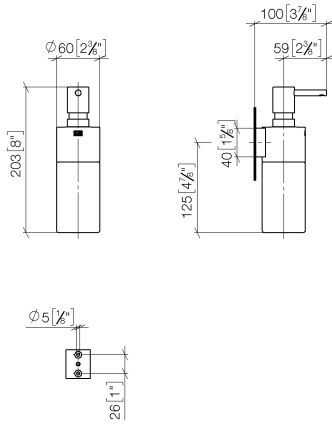

Dispenser wall model - Matte Black

83 435 970 Product version from 10/1/2023

- bottle made of crystal glass, matt
- width 60mm
- height 200 mm
- 250 ml bottle
- 96mm projection

Dispenser wall model - Matte Black

83 435 970 Product version from 10/1/2023

mm [inches]

Dispenser wall model - Matte Black

83 435 970 Product version from 10/1/2023

Spare parts list

No.	Item Number	Name	Quantity used	Delivery time
1	90 10 10 535 00-33	dispenser	1	50
2	90 10 10 525 00-33	base	1	-
Spare part can no longer be ordered, please order the replacement item				
3	90 90 04 001 00 82	glass	1	2
4	09 30 30 093 90	screw	1	2
5	05 30 31 025 00 90	fixing set	1	2
6	08 10 10 530-33	holder	1	30