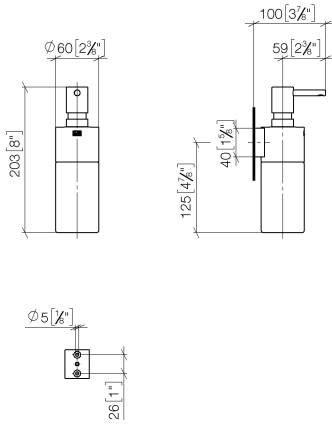

Dispenser wall model - Matte Black

MADISON

83 435 970

- bottle made of crystal glass, matt
- width 60mm
- height 200 mm
- 250 ml bottle
- 96mm projection

Fits: MADISON, MEM, TARA, CL.1, LISSÉ,
VAIA, META, CYO

83 435 970

mm [inches]

Product version from 10/1/2023

Parts for other finishes can be found here: [Chrome](#)

Dispenser wall model - Matte Black

MADISON

83 435 970

Spare parts list

Product version from 10/1/2023

No.	Item Number	Name	Quantity used	Delivery time
	90 10 10 535 00-33	dispenser	6	30