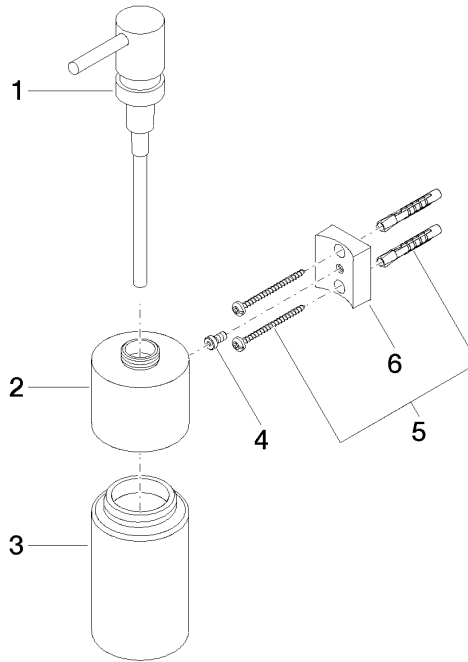

Dispenser wall model - Matte Black

MADISON

83 435 970

- bottle made of crystal glass, matt
- width 60mm
- height 200 mm
- 250 ml bottle
- 96mm projection

Fits: MADISON, MEM, TARA, CL.1, LISSÉ,
VAIA, META, CYO

83 435 970

mm [inches]

Product version from 10/1/2023

Parts for other finishes can be found here: [Chrome](#)

Dispenser wall model - Matte Black

MADISON

83 435 970

Spare parts list

Product version from 10/1/2023

No.	Item Number	Name	Quantity used	Delivery time
	90 10 10 535 00-33	dispenser	6	30