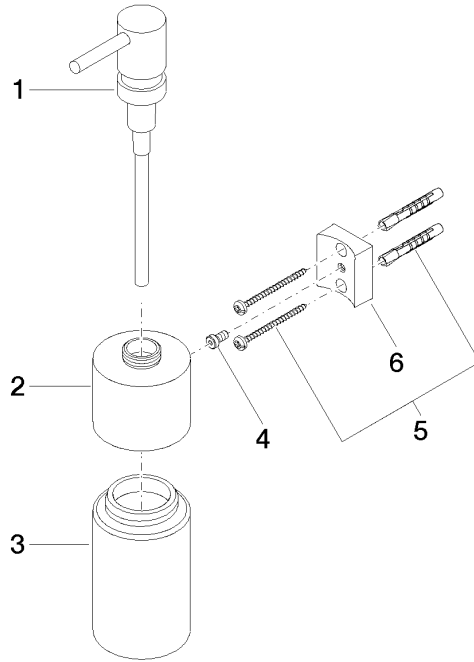

Dispenser wall model - Brushed Bronze

83 435 970 Product version from 10/1/2023

- bottle made of crystal glass, matt
- width 60mm
- height 200 mm
- 250 ml bottle
- 96mm projection

Dispenser wall model - Brushed Bronze

83 435 970 Product version from 10/1/2023

mm [inches]

Dispenser wall model - Brushed Bronze

83 435 970 Product version from 10/1/2023

Spare parts list

No.	Item Number	Name	Quantity used	Delivery time
1	90 10 10 535 00-42	dispenser	1	50
2	90 10 10 525 00-42	base	1	30
3	90 90 04 001 00 82	glass	1	2
4	09 30 30 093 90	screw	1	2
5	05 30 31 025 00 90	fixing set	1	2
6	08 10 10 530-42	holder	1	60