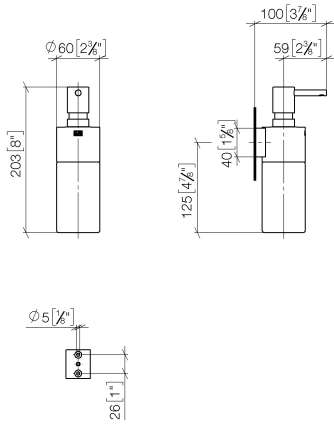

Dispenser wall model - Brushed Bronze

83 435 970 Product version from 10/1/2023

- bottle made of crystal glass, matt
- width 60mm
- height 200 mm
- 250 ml bottle
- 96mm projection

Dispenser wall model - Brushed Bronze

83 435 970 Product version from 10/1/2023

mm [inches]

Dispenser wall model - Brushed Bronze

83 435 970 Product version from 10/1/2023

Spare parts list

No.	Item Number	Name	Quantity used	Delivery time
1	90 10 10 535 00-42	dispenser	1	50
2	90 10 10 525 00-42	base	1	30
3	90 90 04 001 00 82	glass	1	2
4	09 30 30 093 90	screw	1	2
5	05 30 31 025 00 90	fixing set	1	2
6	08 10 10 530-42	holder	1	60