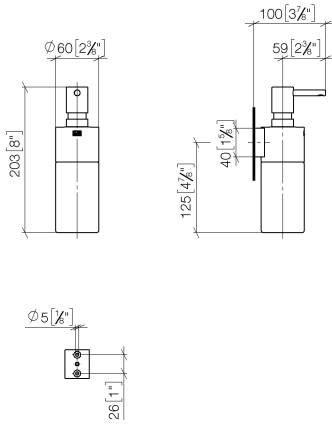

Dispenser wall model - Brushed Bronze

MADISON

83 435 970

- bottle made of crystal glass, matt
- width 60mm
- height 200 mm
- 250 ml bottle
- 96mm projection

Fits: MADISON, MEM, TARA, CL.1, LISSÉ,
VAIA, META, CYO

83 435 970

mm [inches]

83 435 970

Product version from 10/1/2023

Parts for other
finishes can be found
here: [Chrome](#)

Dispenser wall model - Brushed Bronze

MADISON

83 435 970

Spare parts list

Product version from 10/1/2023

No.	Item Number	Name	Quantity used	Delivery time
	90 10 10 535 00-42	dispenser	6	30