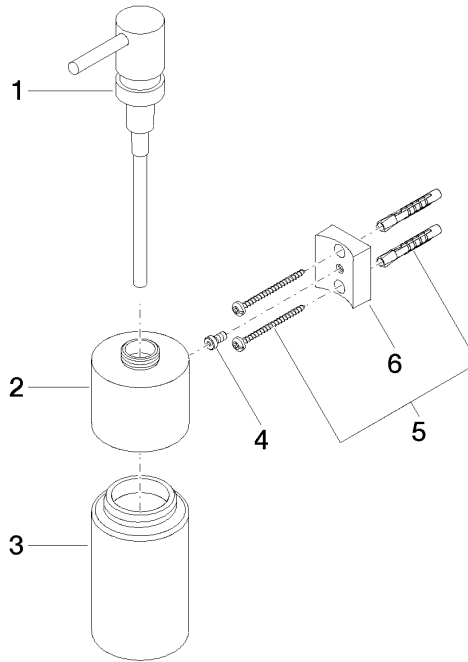

Dispenser wall model - Brushed Bronze

MADISON

83 435 970

- bottle made of crystal glass, matt
- width 60mm
- height 200 mm
- 250 ml bottle
- 96mm projection

Fits: MADISON, MEM, TARA, CL.1, LISSÉ,
VAIA, META, CYO

83 435 970

mm [inches]

83 435 970

Product version from 10/1/2023

Parts for other
finishes can be found
here: [Chrome](#)

Dispenser wall model - Brushed Bronze

MADISON

83 435 970

Spare parts list

Product version from 10/1/2023

No.	Item Number	Name	Quantity used	Delivery time
	90 10 10 535 00-42	dispenser	6	30