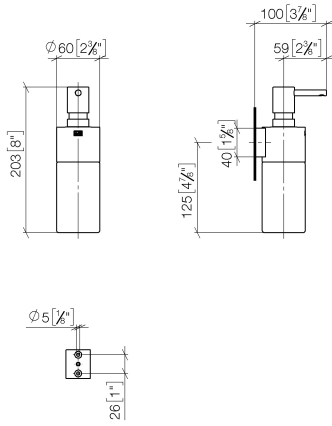

## Dispenser wall model - Brushed Champagne (22kt Gold)

---

83 435 970 Product version from 10/1/2023

- bottle made of crystal glass, matt
- width 60mm
- height 200 mm
- 250 ml bottle
- 96mm projection

## Dispenser wall model - Brushed Champagne (22kt Gold)

83 435 970 Product version from 10/1/2023

mm [inches]

**Dispenser wall model - Brushed Champagne (22kt Gold)**

83 435 970 Product version from 10/1/2023

**Spare parts list**

No.	Item Number	Name	Quantity used	Delivery time
1	90 10 10 535 00-46	dispenser	1	50
2	90 10 10 525 00-46	base	1	30
3	90 90 04 001 00 82	glass	1	2
4	09 30 30 093 90	screw	1	2
5	05 30 31 025 00 90	fixing set	1	2
6	08 10 10 530-46	holder	1	30