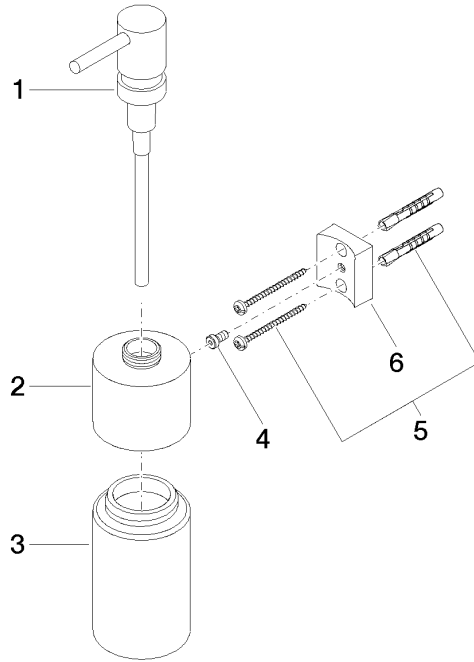

## Dispenser wall model - Brushed Champagne (22kt Gold)

---

83 435 970 Product version from 10/1/2023

- bottle made of crystal glass, matt
- width 60mm
- height 200 mm
- 250 ml bottle
- 96mm projection

## Dispenser wall model - Brushed Champagne (22kt Gold)

83 435 970 Product version from 10/1/2023

mm [inches]

**Dispenser wall model - Brushed Champagne (22kt Gold)**

83 435 970 Product version from 10/1/2023

**Spare parts list**

No.	Item Number	Name	Quantity used	Delivery time
1	90 10 10 535 00-46	dispenser	1	50
2	90 10 10 525 00-46	base	1	30
3	90 90 04 001 00 82	glass	1	2
4	09 30 30 093 90	screw	1	2
5	05 30 31 025 00 90	fixing set	1	2
6	08 10 10 530-46	holder	1	30