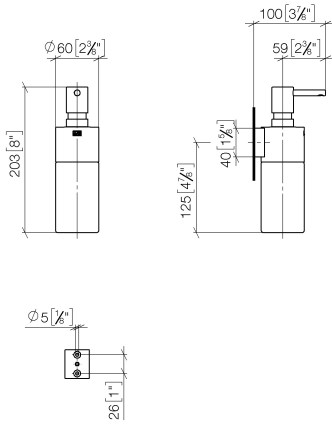

Dispenser wall model - Brushed Champagne (22kt Gold)

MADISON

83 435 970

- bottle made of crystal glass, matt
- width 60mm
- height 200 mm
- 250 ml bottle
- 96mm projection

Fits: MADISON, MEM, TARA, CL.1, LISSÉ,
VAIA, META, CYO

83 435 970

mm [inches]

83 435 970

Product version from 10/1/2023

Parts for other finishes can be found here: [Chrome](#)

Dispenser wall model - Brushed Champagne (22kt Gold)

MADISON

83 435 970

Spare parts list

Product version from 10/1/2023

No.	Item Number	Name	Quantity used	Delivery time
	90 10 10 535 00-46	dispenser	6	30