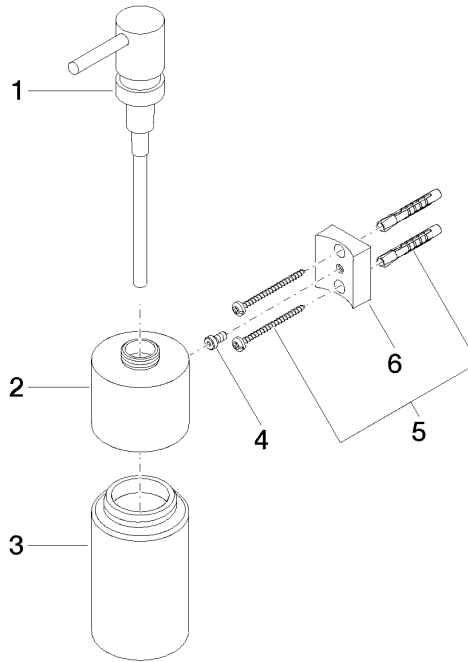

Dispenser wall model - Brushed Champagne (22kt Gold)

MADISON

83 435 970

- bottle made of crystal glass, matt
- width 60mm
- height 200 mm
- 250 ml bottle
- 96mm projection

Fits: MADISON, MEM, TARA, CL.1, LISSÉ,
VAIA, META, CYO

83 435 970

mm [inches]

83 435 970

Product version from 10/1/2023

Parts for other finishes can be found here: [Chrome](#)

Dispenser wall model - Brushed Champagne (22kt Gold)

MADISON

83 435 970

Spare parts list

Product version from 10/1/2023

No.	Item Number	Name	Quantity used	Delivery time
	90 10 10 535 00-46	dispenser	6	30