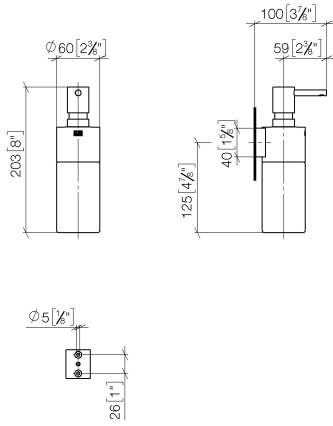

**Dispenser wall model - Champagne (22kt Gold)**

MADISON

83 435 970

- bottle made of crystal glass, matt
- width 60mm
- height 200 mm
- 250 ml bottle
- 96mm projection

Fits: MADISON, MEM, TARA, CL.1, LISSÉ,  
VAIA, META, CYO

83 435 970

mm [inches]

83 435 970

**Product version from 10/1/2023**

Parts for other  
finishes can be found  
here: [Chrome](#)

Dispenser wall model - Champagne (22kt Gold)

MADISON

83 435 970

**Spare parts list**

**Product version from 10/1/2023**

No.	Item Number	Name	Quantity used	Delivery time
	90 10 10 535 00-47	dispenser	6	30