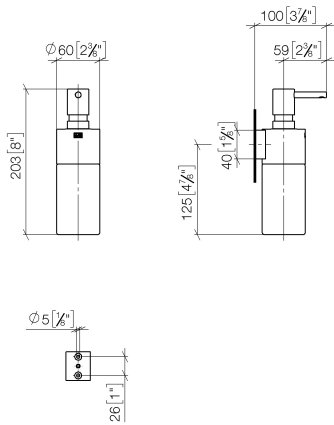

Dispenser wall model - Brushed Chrome

83 435 970 Product version from 10/1/2023

- bottle made of crystal glass, matt
- width 60mm
- height 200 mm
- 250 ml bottle
- 96mm projection

Dispenser wall model - Brushed Chrome

83 435 970 Product version from 10/1/2023

mm [inches]

Dispenser wall model - Brushed Chrome

83 435 970 Product version from 10/1/2023

Spare parts list

No.	Item Number	Name	Quantity used	Delivery time
1	90 10 10 535 00-93	dispenser	1	40
2	90 10 10 525 00-93	base	1	20
3	90 90 04 001 00 82	glass	1	2
4	09 30 30 093 90	screw	1	2
5	05 30 31 025 00 90	fixing set	1	2
6	08 10 10 530-93	holder	1	20