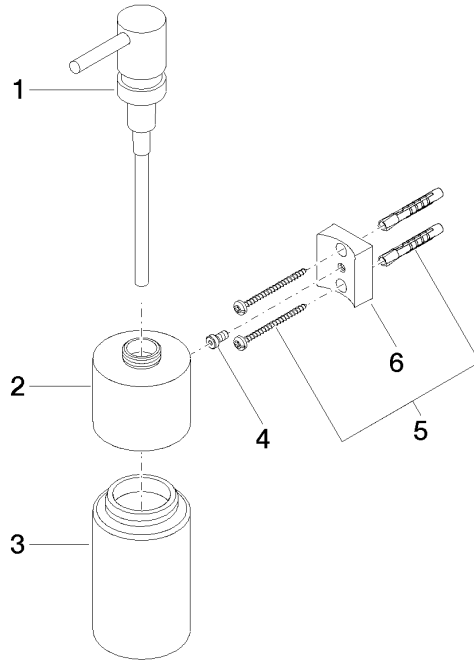

Dispenser wall model - Brushed Chrome

83 435 970 Product version from 10/1/2023

- bottle made of crystal glass, matt
- width 60mm
- height 200 mm
- 250 ml bottle
- 96mm projection

Dispenser wall model - Brushed Chrome

83 435 970 Product version from 10/1/2023

mm [inches]

Dispenser wall model - Brushed Chrome

83 435 970 Product version from 10/1/2023

Spare parts list

No.	Item Number	Name	Quantity used	Delivery time
1	90 10 10 535 00-93	dispenser	1	40
2	90 10 10 525 00-93	base	1	20
3	90 90 04 001 00 82	glass	1	2
4	09 30 30 093 90	screw	1	2
5	05 30 31 025 00 90	fixing set	1	2
6	08 10 10 530-93	holder	1	20