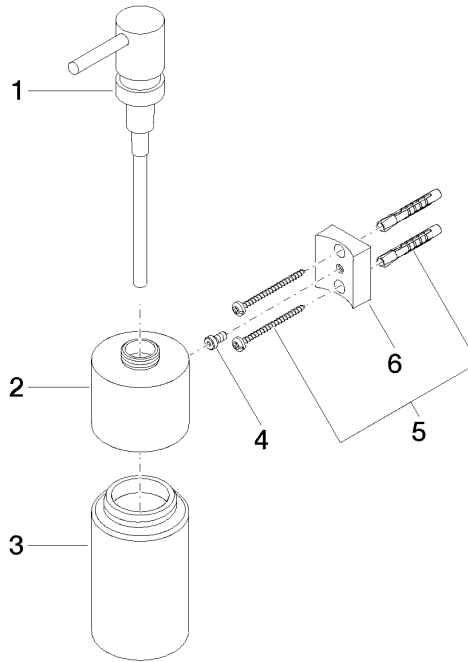

**Dispenser wall model - Brushed Chrome**

MADISON

83 435 970

- bottle made of crystal glass, matt
- width 60mm
- height 200 mm
- 250 ml bottle
- 96mm projection

Fits: MADISON, MEM, TARA, CL.1, LISSÉ,  
VAIA, META, CYO

83 435 970

mm [inches]

83 435 970

**Product version from 10/1/2023**

Parts for other  
finishes can be found  
here: [Chrome](#)

Dispenser wall model - Brushed Chrome

MADISON

83 435 970

**Spare parts list**

**Product version from 10/1/2023**

No.	Item Number	Name	Quantity used	Delivery time
	90 10 10 535 00-93	dispenser	6	20