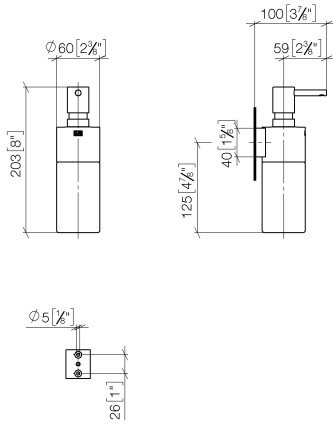

**Dispenser wall model - Brushed Chrome**

MADISON

83 435 970

- bottle made of crystal glass, matt
- width 60mm
- height 200 mm
- 250 ml bottle
- 96mm projection

Fits: MADISON, MEM, TARA, CL.1, LISSÉ,  
VAIA, META, CYO

83 435 970

mm [inches]

83 435 970

**Product version from 10/1/2023**

Parts for other  
finishes can be found  
here: [Chrome](#)

Dispenser wall model - Brushed Chrome

MADISON

83 435 970

**Spare parts list**

**Product version from 10/1/2023**

No.	Item Number	Name	Quantity used	Delivery time
	90 10 10 535 00-93	dispenser	6	20