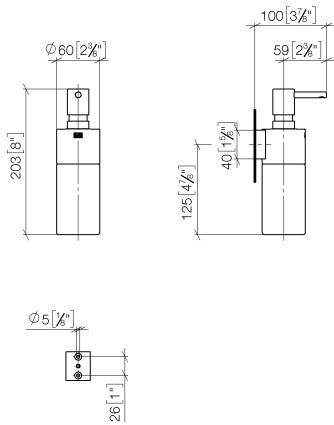

## Dispenser wall model - Brushed Dark Platinum

---

83 435 970 Product version from 10/1/2023

- bottle made of crystal glass, matt
- width 60mm
- height 200 mm
- 250 ml bottle
- 96mm projection

## Dispenser wall model - Brushed Dark Platinum

83 435 970 Product version from 10/1/2023

mm [inches]

### Spare parts list

No.	Item Number	Name	Quantity used	Delivery time
1	90 10 10 535 00-99	dispenser	1	50
2	90 10 10 525 00-99	base	1	20
3	90 90 04 001 00 82	glass	1	2
4	09 30 30 093 90	screw	1	2
5	05 30 31 025 00 90	fixing set	1	2
6	08 10 10 530-99	holder	1	20