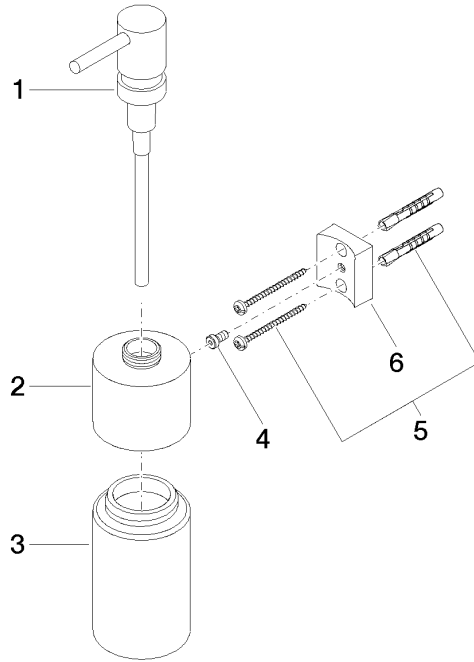

## Dispenser wall model - Brushed Dark Platinum

---

83 435 970 Product version from 10/1/2023

- bottle made of crystal glass, matt
- width 60mm
- height 200 mm
- 250 ml bottle
- 96mm projection

## Dispenser wall model - Brushed Dark Platinum

83 435 970 Product version from 10/1/2023

mm [inches]

### Spare parts list

No.	Item Number	Name	Quantity used	Delivery time
1	90 10 10 535 00-99	dispenser	1	50
2	90 10 10 525 00-99	base	1	20
3	90 90 04 001 00 82	glass	1	2
4	09 30 30 093 90	screw	1	2
5	05 30 31 025 00 90	fixing set	1	2
6	08 10 10 530-99	holder	1	20