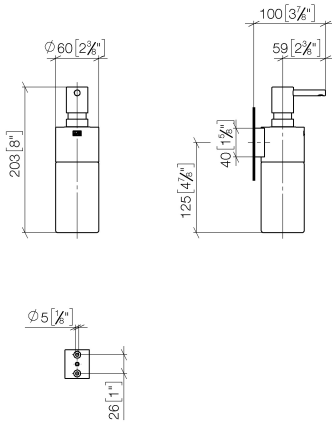

Dispenser wall model - Brushed Dark Platinum

MADISON

83 435 970

- bottle made of crystal glass, matt
- width 60mm
- height 200 mm
- 250 ml bottle
- 96mm projection

Fits: MADISON, MEM, TARA, CL.1, LISSÉ,
VAIA, META, CYO

Dispenser wall model - Brushed Dark Platinum

MADISON

83 435 970

mm [inches]

83 435 970

Product version from 10/1/2023

Parts for other
finishes can be found
here: [Chrome](#)

Dispenser wall model - Brushed Dark Platinum