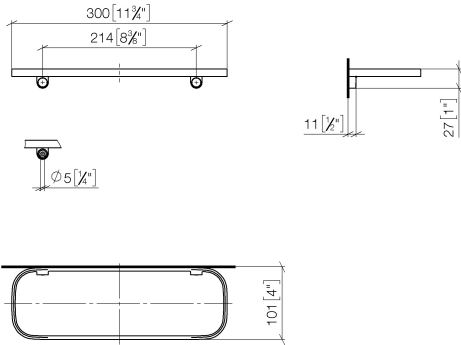

Shelf wall model - Brushed Champagne (22kt Gold)

83 482 970 Product version from 10/1/2023

mm [inches]