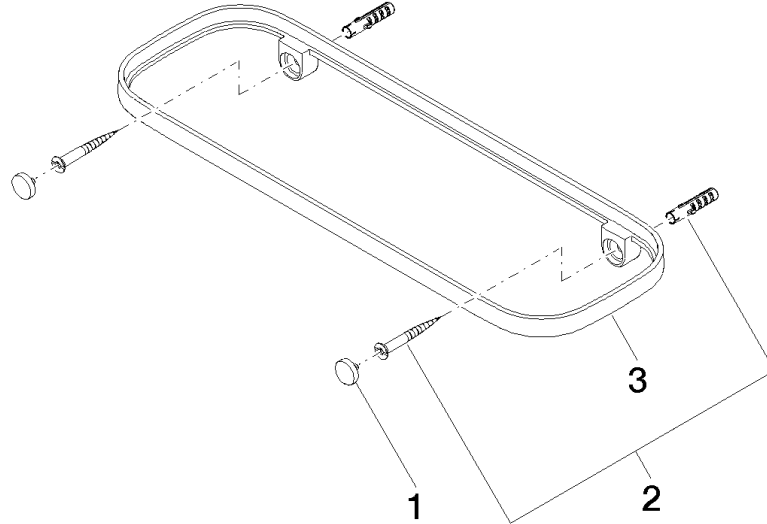

Shelf wall model - Brushed Champagne (22kt Gold)

83 482 970 Product version from 10/1/2023

Parts for other finishes can be found here: [Chrome](#)

Spare parts list

No.	Item Number	Name	Quantity used	Delivery time
1	90 30 30 520 00-46	set	1	30
2	05 30 31 002 00 90	fixing set	1	2
3	08 17 97 578-46	holder	1	30