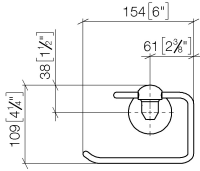

83 500 361

- width 145mm
- height 120 mm
- 95mm projection

	Platinum	83 500 361-08
	Chrome	83 500 361-00
	Brushed Platinum	83 500 361-06
	Durabass (23kt Gold)	83 500 361-09
	Brushed Durabass (23kt Gold)	83 500 361-28
	Brushed Dark Platinum	83 500 361-99

83 500 361

mm [inches]

83 500 361

**Product version from 7/3/2016**

Parts for other  
finishes can be found  
here: [Chrome](#)

MADISON Tissue holder without cover - Platinum

MADISON

83 500 361