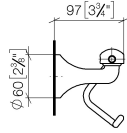

83 500 361

- width 145mm
- height 120 mm
- 95mm projection

	Platinum	83 500 361-08
	Chrome	83 500 361-00
	Brushed Platinum	83 500 361-06
	Durabass (23kt Gold)	83 500 361-09
	Brushed Durabass (23kt Gold)	83 500 361-28
	Brushed Dark Platinum	83 500 361-99

83 500 361

mm [inches]

83 500 361

**Product version from 7/3/2016**

Parts for other  
finishes can be found  
here: [Chrome](#)

MADISON Tissue holder without cover - Platinum

MADISON

83 500 361