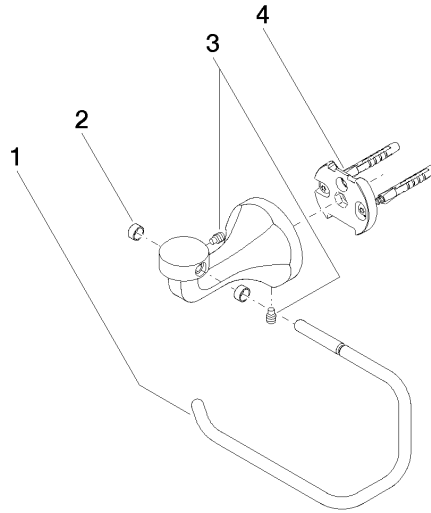

83 500 361

- width 145mm
- height 120 mm
- 95mm projection

	Platinum	83 500 361-08
	Chrome	83 500 361-00
	Brushed Platinum	83 500 361-06
	Durabass (23kt Gold)	83 500 361-09
	Brushed Durabass (23kt Gold)	83 500 361-28
	Brushed Dark Platinum	83 500 361-99

83 500 361

mm [inches]

83 500 361

**Product version from 7/3/2016**

Parts for other  
finishes can be found  
here: [Chrome](#)

MADISON Tissue holder without cover - Platinum

MADISON

83 500 361

**Spare parts list**

**Product version from 7/3/2016**

No.	Item Number	Name	Quantity used	Delivery time
	08 18 70 501-08	bow	6	40