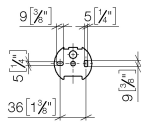

83 500 361

- width 145mm
- height 120 mm
- 95mm projection

	Platinum	83 500 361-08
	Chrome	83 500 361-00
	Brushed Platinum	83 500 361-06
	Durabass (23kt Gold)	83 500 361-09
	Brushed Durabass (23kt Gold)	83 500 361-28
	Brushed Dark Platinum	83 500 361-99

83 500 361

mm [inches]

83 500 361

**Product version from 7/3/2016**

Parts for other  
finishes can be found  
here: [Chrome](#)

MADISON Tissue holder without cover - Platinum

MADISON

83 500 361