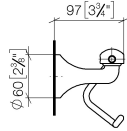

83 500 361

- width 145mm
- height 120 mm
- 95mm projection

	Brushed Durabronss (23kt Gold)	83 500 361-28
	Chrome	83 500 361-00
	Brushed Platinum	83 500 361-06
	Platinum	83 500 361-08
	Durabronss (23kt Gold)	83 500 361-09
	Brushed Dark Platinum	83 500 361-99

83 500 361

mm [inches]

83 500 361

**Product version from 7/3/2016**

Parts for other  
finishes can be found  
here: [Chrome](#)

MADISON Tissue holder without cover - Brushed Durabrass (23kt Gold)

MADISON

83 500 361