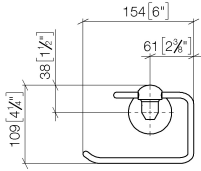

83 500 361

- width 145mm
- height 120 mm
- 95mm projection

	Brushed Durabronss (23kt Gold)	83 500 361-28
	Chrome	83 500 361-00
	Brushed Platinum	83 500 361-06
	Platinum	83 500 361-08
	Durabronss (23kt Gold)	83 500 361-09
	Brushed Dark Platinum	83 500 361-99

83 500 361

mm [inches]

83 500 361

**Product version from 7/3/2016**

Parts for other  
finishes can be found  
here: [Chrome](#)

MADISON Tissue holder without cover - Brushed Durabrass (23kt Gold)

MADISON

83 500 361