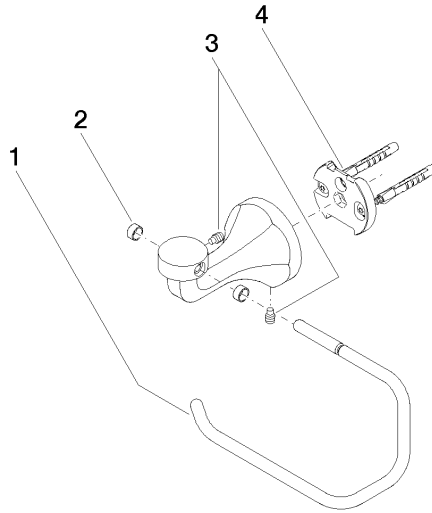

83 500 361

- width 145mm
- height 120 mm
- 95mm projection

	Brushed Durabronss (23kt Gold)	83 500 361-28
	Chrome	83 500 361-00
	Brushed Platinum	83 500 361-06
	Platinum	83 500 361-08
	Durabronss (23kt Gold)	83 500 361-09
	Brushed Dark Platinum	83 500 361-99

83 500 361

mm [inches]

83 500 361

**Product version from 7/3/2016**

Parts for other  
finishes can be found  
here: [Chrome](#)

MADISON Tissue holder without cover - Brushed Durabrass (23kt Gold)

MADISON

83 500 361

**Spare parts list**

**Product version from 7/3/2016**

No.	Item Number	Name	Quantity used	Delivery time
	08 18 70 501-28	bow	6	-

Spare part can no longer be ordered, please order the replacement item