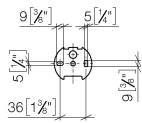

83 500 361

- width 145mm
- height 120 mm
- 95mm projection

	Brushed Durabronss (23kt Gold)	83 500 361-28
	Chrome	83 500 361-00
	Brushed Platinum	83 500 361-06
	Platinum	83 500 361-08
	Durabronss (23kt Gold)	83 500 361-09
	Brushed Dark Platinum	83 500 361-99

83 500 361

mm [inches]

83 500 361

**Product version from 7/3/2016**

Parts for other  
finishes can be found  
here: [Chrome](#)

MADISON Tissue holder without cover - Brushed Durabrass (23kt Gold)

MADISON

83 500 361