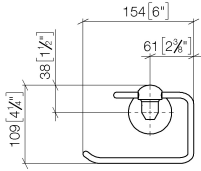

83 500 361

- width 145mm
- height 120 mm
- 95mm projection

	Brushed Dark Platinum	83 500 361-99
	Chrome	83 500 361-00
	Brushed Platinum	83 500 361-06
	Platinum	83 500 361-08
	Durabass (23kt Gold)	83 500 361-09
	Brushed Durabass (23kt Gold)	83 500 361-28

83 500 361

mm [inches]

83 500 361

Product version from 7/3/2016

Parts for other finishes can be found here: [Chrome](#)

MADISON Tissue holder without cover - Brushed Dark Platinum

MADISON

83 500 361