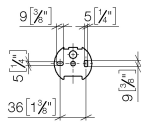

83 500 361

- width 145mm
- height 120 mm
- 95mm projection

	Brushed Dark Platinum	83 500 361-99
	Chrome	83 500 361-00
	Brushed Platinum	83 500 361-06
	Platinum	83 500 361-08
	Durabass (23kt Gold)	83 500 361-09
	Brushed Durabass (23kt Gold)	83 500 361-28

83 500 361

mm [inches]

83 500 361

Product version from 7/3/2016

Parts for other finishes can be found here: [Chrome](#)

MADISON Tissue holder without cover - Brushed Dark Platinum

MADISON

83 500 361