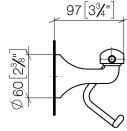

83 500 361

- width 145mm
- height 120 mm
- 95mm projection

	Brushed Dark Platinum	83 500 361-99
	Chrome	83 500 361-00
	Brushed Platinum	83 500 361-06
	Platinum	83 500 361-08
	Durabass (23kt Gold)	83 500 361-09
	Brushed Durabass (23kt Gold)	83 500 361-28

83 500 361

mm [inches]

83 500 361

Product version from 7/3/2016

Parts for other finishes can be found here: [Chrome](#)

MADISON Tissue holder without cover - Brushed Dark Platinum

MADISON

83 500 361