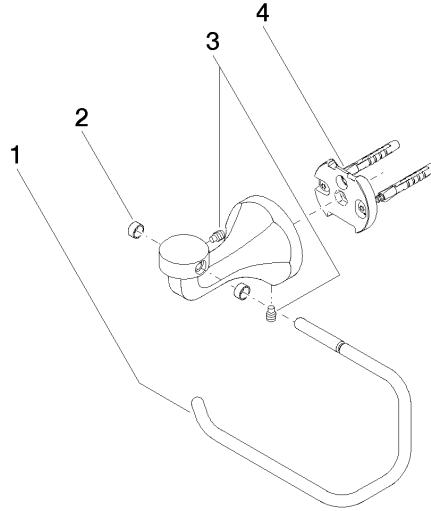

83 500 361

- width 145mm
- height 120 mm
- 95mm projection

	Brushed Dark Platinum	83 500 361-99
	Chrome	83 500 361-00
	Brushed Platinum	83 500 361-06
	Platinum	83 500 361-08
	Durabass (23kt Gold)	83 500 361-09
	Brushed Durabass (23kt Gold)	83 500 361-28

83 500 361

mm [inches]

83 500 361

Product version from 7/3/2016

Parts for other finishes can be found here: [Chrome](#)

MADISON Tissue holder without cover - Brushed Dark Platinum

MADISON

83 500 361

Spare parts list

Product version from 7/3/2016

No.	Item Number	Name	Quantity used	Delivery time
	08 18 70 501-99	bow	6	-

Spare part can no longer be ordered, please order the replacement item