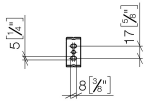

IMO Tissue holder without cover - Dark Chrome

IMO

83 500 670

- width 166mm
- height 60 mm
- 73mm projection

	Dark Chrome	83 500 670-19
	Chrome	83 500 670-00
	Brushed Platinum	83 500 670-06
	Matte Black	83 500 670-33
	Brushed Chrome	83 500 670-93

83 500 670

mm [inches]

83 500 670

Product version from 4/1/2024

Parts for other
finishes can be found
here: [Chrome](#)

IMO Tissue holder without cover - Dark Chrome

IMO

83 500 670