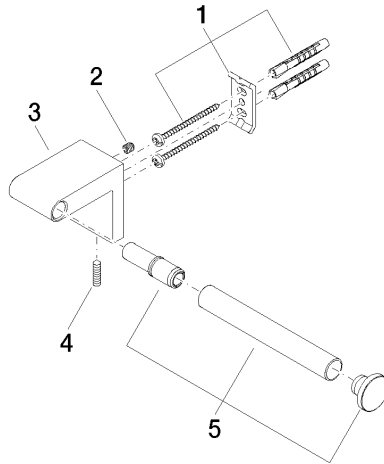

83 500 670

mm [inches]

83 500 670

Product version from 4/1/2024

Parts for other
finishes can be found
here: [Chrome](#)

IMO Tissue holder without cover - Dark Chrome

IMO

83 500 670

Spare parts list

Product version from 4/1/2024

No.	Item Number	Name	Quantity used	Delivery time
	05 17 20 736 00 90	fixing set	5	2