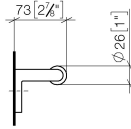

IMO Tissue holder without cover - Dark Chrome

IMO

83 500 670

- width 166mm
- height 60 mm
- 73mm projection

	Dark Chrome	83 500 670-19
	Chrome	83 500 670-00
	Brushed Platinum	83 500 670-06
	Matte Black	83 500 670-33
	Brushed Chrome	83 500 670-93

83 500 670

mm [inches]

83 500 670

Product version from 4/1/2024

Parts for other
finishes can be found
here: [Chrome](#)

IMO Tissue holder without cover - Dark Chrome

IMO

83 500 670

Spare parts list

Product version from 4/1/2024

No.	Item Number	Name	Quantity used	Delivery time
	05 17 20 736 00 90	fixing set	5	2