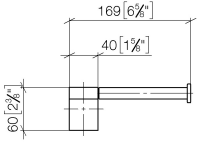

IMO Tissue holder without cover - Dark Chrome

IMO

83 500 670

- width 166mm
- height 60 mm
- 73mm projection

	Dark Chrome	83 500 670-19
	Chrome	83 500 670-00
	Brushed Platinum	83 500 670-06
	Matte Black	83 500 670-33
	Brushed Chrome	83 500 670-93

83 500 670

mm [inches]

83 500 670

Product version from 4/1/2024

Parts for other
finishes can be found
here: [Chrome](#)

IMO Tissue holder without cover - Dark Chrome

IMO

83 500 670