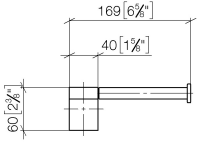

IMO Tissue holder without cover - Matte Black

IMO

83 500 670

- width 166mm
- height 60 mm
- 73mm projection

	Matte Black	83 500 670-33
	Chrome	83 500 670-00
	Brushed Platinum	83 500 670-06
	Dark Chrome	83 500 670-19
	Brushed Chrome	83 500 670-93

83 500 670

mm [inches]

83 500 670

Parts for other
finishes can be found
here: [Chrome](#)

83 500 670

Spare parts list