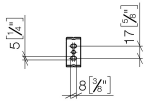

IMO Tissue holder without cover - Matte Black

IMO

83 500 670

- width 166mm
- height 60 mm
- 73mm projection

	Matte Black	83 500 670-33
	Chrome	83 500 670-00
	Brushed Platinum	83 500 670-06
	Dark Chrome	83 500 670-19
	Brushed Chrome	83 500 670-93

83 500 670

mm [inches]

83 500 670

Parts for other
finishes can be found
here: [Chrome](#)

83 500 670

Spare parts list