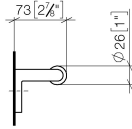

IMO Tissue holder without cover - Matte Black

IMO

83 500 670

- width 166mm
- height 60 mm
- 73mm projection

	Matte Black	83 500 670-33
	Chrome	83 500 670-00
	Brushed Platinum	83 500 670-06
	Dark Chrome	83 500 670-19
	Brushed Chrome	83 500 670-93

83 500 670

mm [inches]

83 500 670

Parts for other
finishes can be found
here: [Chrome](#)

83 500 670

Spare parts list