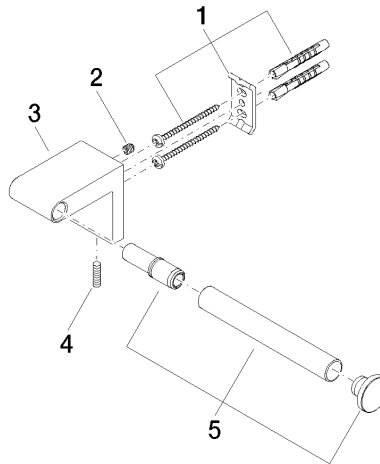

IMO Tissue holder without cover - Matte Black

IMO

83 500 670

- width 166mm
- height 60 mm
- 73mm projection

	Matte Black	83 500 670-33
	Chrome	83 500 670-00
	Brushed Platinum	83 500 670-06
	Dark Chrome	83 500 670-19
	Brushed Chrome	83 500 670-93

83 500 670

mm [inches]

83 500 670

Parts for other
finishes can be found
here: [Chrome](#)

83 500 670

Spare parts list