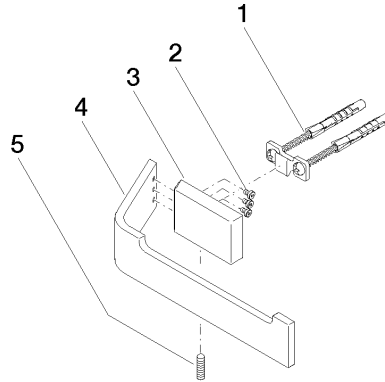

83 500 705

mm [inches]

83 500 705

Product version from 3/9/2015

Parts for other
finishes can be found
here: [Chrome](#)

CL.1 Tissue holder without cover - Brushed Champagne (22kt Gold)

CL.1

83 500 705

Spare parts list

Product version from 3/9/2015

No.	Item Number	Name	Quantity used	Delivery time
	05 17 20 758 00 90	fixing set	7	2