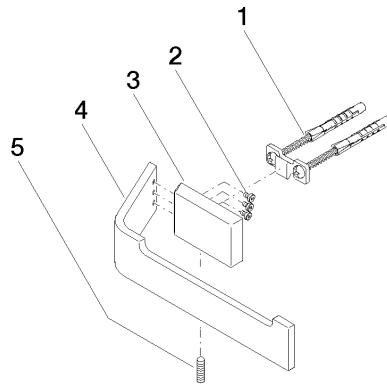

83 500 705

mm [inches]

83 500 705

Product version from 3/9/2015

Parts for other
finishes can be found
here: [Chrome](#)

CL.1 Tissue holder without cover - Champagne (22kt Gold)

CL.1

83 500 705

Spare parts list

Product version from 3/9/2015

No.	Item Number	Name	Quantity used	Delivery time
	05 17 20 758 00 90	fixing set	7	2