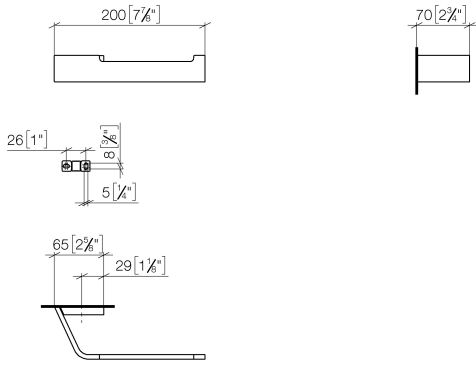

CL.1 Tissue holder without cover - Champagne (22kt Gold)

CL.1

83 500 705

- width 200mm
- height 35 mm
- 70mm projection

	Champagne (22kt Gold)	83 500 705-47
	Chrome	83 500 705-00
	Brushed Platinum	83 500 705-06
	Dark Chrome	83 500 705-19
	Brushed Champagne (22kt Gold)	83 500 705-46
	Brushed Dark Platinum	83 500 705-99

83 500 705

mm [inches]

83 500 705

Product version from 3/9/2015

Parts for other
finishes can be found
here: [Chrome](#)

CL.1 Tissue holder without cover - Champagne (22kt Gold)

CL.1

83 500 705

Spare parts list

Product version from 3/9/2015

No.	Item Number	Name	Quantity used	Delivery time
	05 17 20 758 00 90	fixing set	7	2