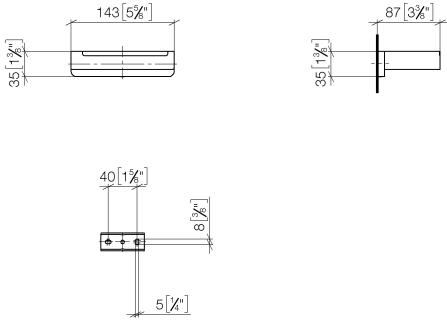

LULU Tissue holder without cover - Chrome

LULU

83 500 710

- width 140mm
- height 35 mm
- 87mm projection

Chrome

83 500 710-00

Brushed Platinum

83 500 710-06

83 500 710

mm [inches]

83 500 710

Parts for other  
finishes can be found  
here: Brushed  
Platinum

## LULU Tissue holder without cover - Chrome

LULU

83 500 710

### Spare parts list

No.	Item Number	Name	Quantity used	Delivery time
	05 17 20 718 00 90	fixing set	5	2