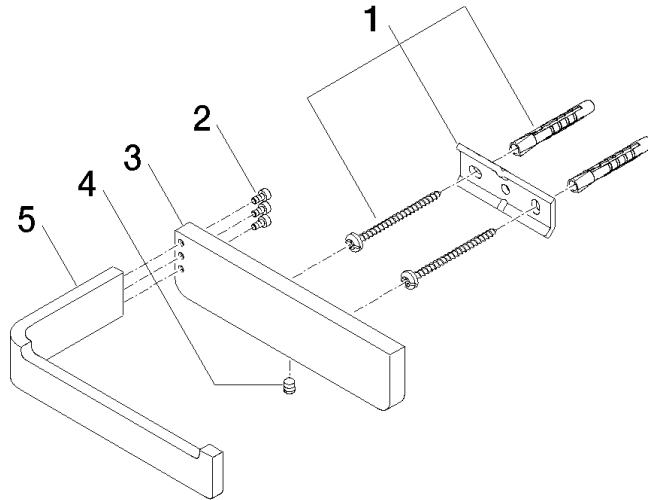

LULU Tissue holder without cover - Chrome

LULU

83 500 710

- width 140mm
- height 35 mm
- 87mm projection

Chrome

83 500 710-00

Brushed Platinum

83 500 710-06

83 500 710

mm [inches]

83 500 710

Parts for other  
finishes can be found  
here: Brushed  
Platinum

## LULU Tissue holder without cover - Chrome

LULU

83 500 710

### Spare parts list

No.	Item Number	Name	Quantity used	Delivery time
	05 17 20 718 00 90	fixing set	5	2