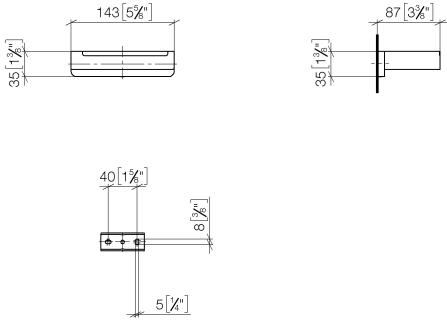

## LULU Tissue holder without cover - Chrome

LULU

83 500 710

- width 140mm
- height 35 mm
- 87mm projection

Chrome

83 500 710-00

Brushed Platinum

83 500 710-06

83 500 710

mm [inches]

83 500 710

Parts for other  
finishes can be found  
here: Brushed  
Platinum

## LULU Tissue holder without cover - Chrome

LULU

83 500 710

### Spare parts list

No.	Item Number	Name	Quantity used	Delivery time
	05 17 20 718 00 90	fixing set	5	2