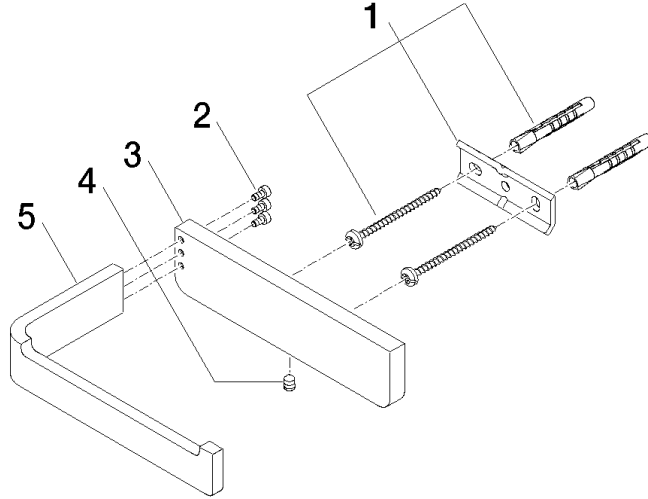

## LULU Tissue holder without cover - Chrome

LULU

83 500 710

- width 140mm
- height 35 mm
- 87mm projection

Chrome

83 500 710-00

Brushed Platinum

83 500 710-06

83 500 710

mm [inches]

83 500 710

Parts for other  
finishes can be found  
here: Brushed  
Platinum

## LULU Tissue holder without cover - Chrome

LULU

83 500 710

### Spare parts list

No.	Item Number	Name	Quantity used	Delivery time
	05 17 20 718 00 90	fixing set	5	2