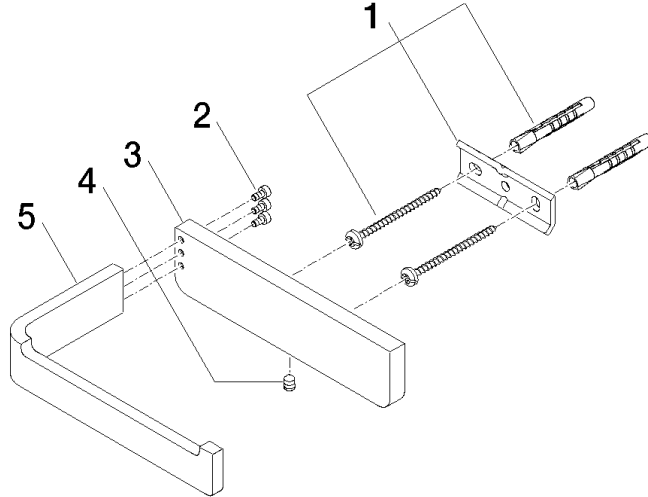

LULU Tissue holder without cover - Brushed Platinum

LULU

83 500 710

- width 140mm
- height 35 mm
- 87mm projection

	Brushed Platinum	83 500 710-06
	Chrome	83 500 710-00

83 500 710

mm [inches]

83 500 710

Parts for other
finishes can be found
here: [Chrome](#)

LULU Tissue holder without cover - Brushed Platinum

LULU

83 500 710

Spare parts list

No.	Item Number	Name	Quantity used	Delivery time
	05 17 20 718 00 90	fixing set	5	2