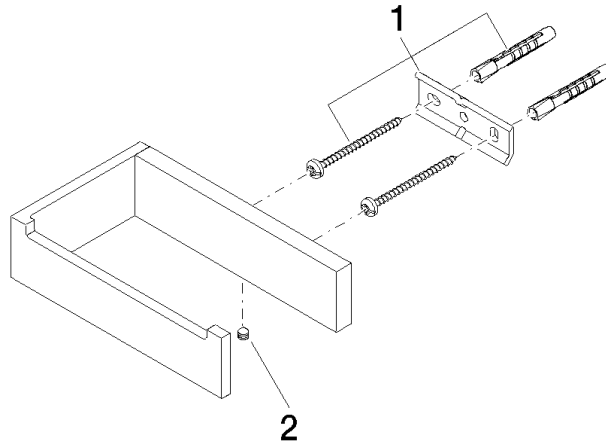

Tissue holder without cover - Dark Chrome

83 500 780

mm [inches]

83 500 780

Parts for other
finishes can be found
here: [Chrome](#)

Tissue holder without cover - Dark Chrome

MEM

83 500 780