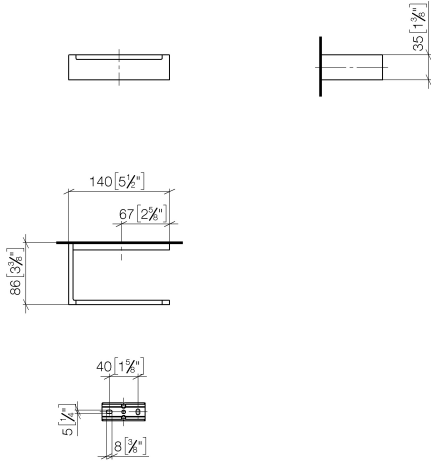

Tissue holder without cover - Dark Chrome

MEM

83 500 780

- width 140mm
- height 35 mm
- 85mm projection

Fits: MEM, CYO

	Dark Chrome	83 500 780-19
	Chrome	83 500 780-00
	Brushed Platinum	83 500 780-06
	Platinum	83 500 780-08
	Brushed Durabronze (23kt Gold)	83 500 780-28
	Brushed Champagne (22kt Gold)	83 500 780-46
	Champagne (22kt Gold)	83 500 780-47
	Brushed Dark Platinum	83 500 780-99

Tissue holder without cover - Dark Chrome

83 500 780

mm [inches]

83 500 780

Parts for other
finishes can be found
here: [Chrome](#)

Tissue holder without cover - Dark Chrome

MEM

83 500 780

Spare parts list