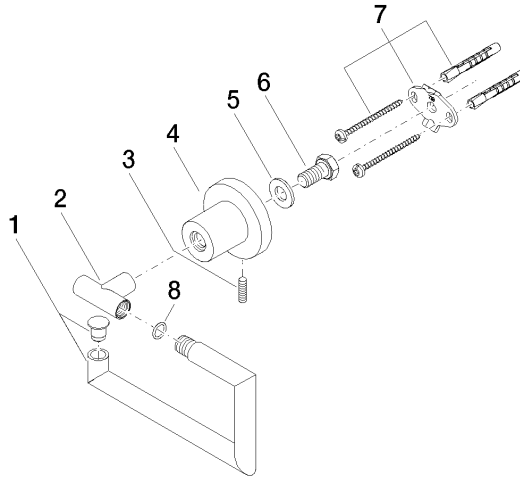

83 500 892

- width 152mm
- height 100 mm
- rosette Ø 55 mm
- 72mm projection

	Brushed Platinum	83 500 892-06
	Chrome	83 500 892-00
	Platinum	83 500 892-08
	Dark Chrome	83 500 892-19
	Brushed Durabronze (23kt Gold)	83 500 892-28
	Matte Black	83 500 892-33
	Brushed Bronze	83 500 892-42
	Brushed Champagne (22kt Gold)	83 500 892-46
	Champagne (22kt Gold)	83 500 892-47
	Brushed Chrome	83 500 892-93
	Brushed Dark Platinum	83 500 892-99

83 500 892

mm [inches]

83 500 892

Product version from 4/1/2024

Parts for other
finishes can be found
here: [Chrome](#)

83 500 892

Spare parts list

Product version from 4/1/2024

No.	Item Number	Name	Quantity used	Delivery time
	90 28 22 640 00-06	holder	8	-

Spare part can no longer be ordered, please order the replacement item