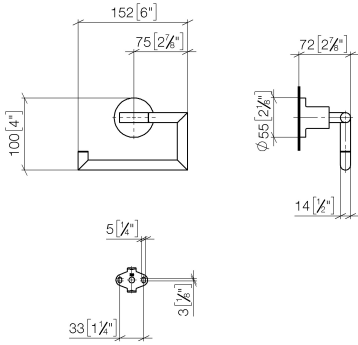

83 500 892

- width 152mm
- height 100 mm
- rosette Ø 55 mm
- 72mm projection

	Brushed Platinum	83 500 892-06
	Chrome	83 500 892-00
	Platinum	83 500 892-08
	Dark Chrome	83 500 892-19
	Brushed Durabronze (23kt Gold)	83 500 892-28
	Matte Black	83 500 892-33
	Brushed Bronze	83 500 892-42
	Brushed Champagne (22kt Gold)	83 500 892-46
	Champagne (22kt Gold)	83 500 892-47
	Brushed Chrome	83 500 892-93
	Brushed Dark Platinum	83 500 892-99

83 500 892

mm [inches]

83 500 892

Product version from 4/1/2024

Parts for other
finishes can be found
here: [Chrome](#)

83 500 892

Spare parts list

Product version from 4/1/2024

No.	Item Number	Name	Quantity used	Delivery time
	90 28 22 640 00-06	holder	8	-

Spare part can no longer be ordered, please order the replacement item