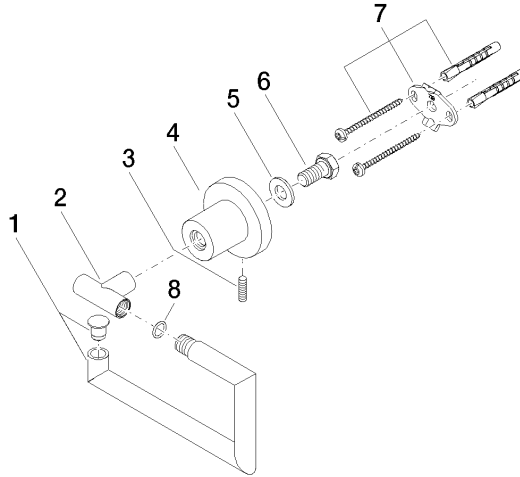

83 500 892

- width 152mm
- height 100 mm
- rosette Ø 55 mm
- 72mm projection

	Dark Chrome	83 500 892-19
	Chrome	83 500 892-00
	Brushed Platinum	83 500 892-06
	Platinum	83 500 892-08
	Brushed Durabronze (23kt Gold)	83 500 892-28
	Matte Black	83 500 892-33
	Brushed Bronze	83 500 892-42
	Brushed Champagne (22kt Gold)	83 500 892-46
	Champagne (22kt Gold)	83 500 892-47
	Brushed Chrome	83 500 892-93
	Brushed Dark Platinum	83 500 892-99

83 500 892

mm [inches]

83 500 892

Parts for other
finishes can be found
here: [Chrome](#)

Spare parts list