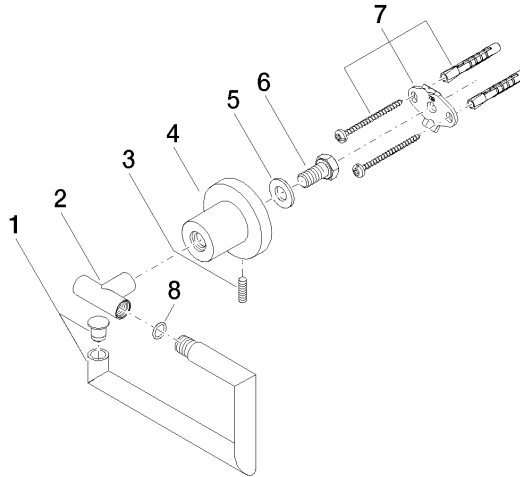

83 500 892

- width 152mm
- height 100 mm
- rosette Ø 55 mm
- 72mm projection

	Matte Black	83 500 892-33
	Chrome	83 500 892-00
	Brushed Platinum	83 500 892-06
	Platinum	83 500 892-08
	Dark Chrome	83 500 892-19
	Brushed Durabronze (23kt Gold)	83 500 892-28
	Brushed Bronze	83 500 892-42
	Brushed Champagne (22kt Gold)	83 500 892-46
	Champagne (22kt Gold)	83 500 892-47
	Brushed Chrome	83 500 892-93
	Brushed Dark Platinum	83 500 892-99

83 500 892

mm [inches]

83 500 892

**Product version from 4/1/2024**

Parts for other  
finishes can be found  
here: [Chrome](#)

83 500 892

### Spare parts list

#### Product version from 4/1/2024

No.	Item Number	Name	Quantity used	Delivery time
	90 28 22 640 00-33	holder	8	-

Spare part can no longer be ordered, please order the replacement item