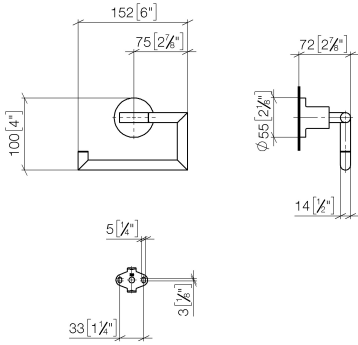

83 500 892

- width 152mm
- height 100 mm
- rosette Ø 55 mm
- 72mm projection

	Brushed Bronze	83 500 892-42
	Chrome	83 500 892-00
	Brushed Platinum	83 500 892-06
	Platinum	83 500 892-08
	Dark Chrome	83 500 892-19
	Brushed Durabronze (23kt Gold)	83 500 892-28
	Matte Black	83 500 892-33
	Brushed Champagne (22kt Gold)	83 500 892-46
	Champagne (22kt Gold)	83 500 892-47
	Brushed Chrome	83 500 892-93
	Brushed Dark Platinum	83 500 892-99

83 500 892

mm [inches]

83 500 892

Product version from 4/1/2024

Parts for other
finishes can be found
here: [Chrome](#)

TARA Tissue holder without cover - Brushed Bronze

TARA

83 500 892

Spare parts list

Product version from 4/1/2024

No.	Item Number	Name	Quantity used	Delivery time
	90 28 22 640 00-42	holder	8	30