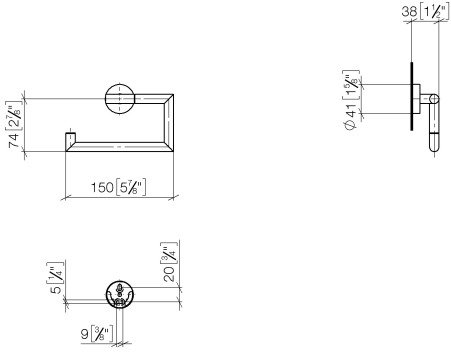

Tissue holder without cover - Dark Chrome

LISSÉ

83 500 979

- width 150mm
- height 95 mm
- rosette Ø 40 mm
- 40mm projection

Fits: LISSÉ, META

	Dark Chrome	83 500 979-19
	Chrome	83 500 979-00
	Brushed Platinum	83 500 979-06
	Light Gold	83 500 979-26
	Brushed Light Gold	83 500 979-27
	Matte Black	83 500 979-33
	Brushed Bronze	83 500 979-42
	Brushed Champagne (22kt Gold)	83 500 979-46
	Champagne (22kt Gold)	83 500 979-47
	Brushed Chrome	83 500 979-93
	Brushed Dark Platinum	83 500 979-99

83 500 979

mm [inches]

83 500 979

Parts for other
finishes can be found
here: [Chrome](#)

Tissue holder without cover - Dark Chrome

LISSE

83 500 979

Spare parts list