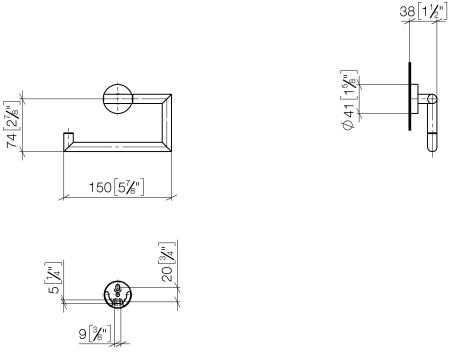

Tissue holder without cover - Light Gold

LISSÉ

83 500 979

- width 150mm
- height 95 mm
- rosette Ø 40 mm
- 40mm projection

Fits: LISSÉ, META

	Light Gold	83 500 979-26
	Chrome	83 500 979-00
	Brushed Platinum	83 500 979-06
	Dark Chrome	83 500 979-19
	Brushed Light Gold	83 500 979-27
	Matte Black	83 500 979-33
	Brushed Bronze	83 500 979-42
	Brushed Champagne (22kt Gold)	83 500 979-46
	Champagne (22kt Gold)	83 500 979-47
	Brushed Chrome	83 500 979-93
	Brushed Dark Platinum	83 500 979-99

83 500 979

mm [inches]

83 500 979

Product version from 7/1/2023

Parts for other
finishes can be found
here: [Chrome](#)

Tissue holder without cover - Light Gold

LISSE

83 500 979

Spare parts list

Product version from 7/1/2023

No.	Item Number	Name	Quantity used	Delivery time
	90 28 22 626 00-26	holder	12	30