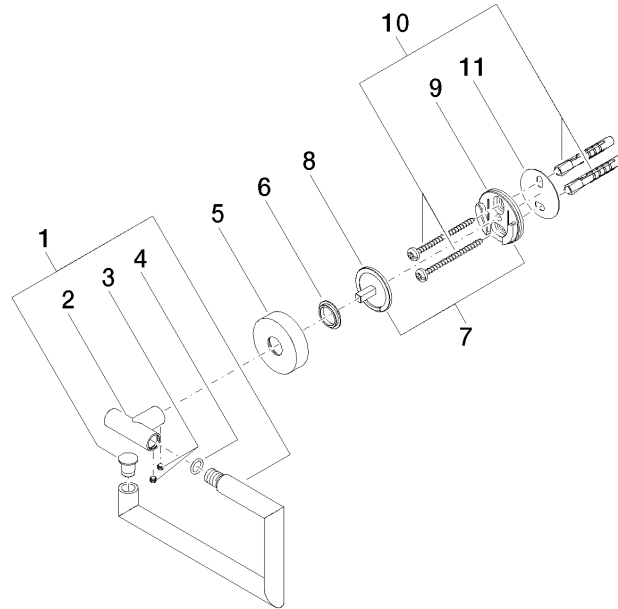

Tissue holder without cover - Light Gold

LISSÉ

83 500 979

- width 150mm
- height 95 mm
- rosette Ø 40 mm
- 40mm projection

Fits: LISSÉ, META

	Light Gold	83 500 979-26
	Chrome	83 500 979-00
	Brushed Platinum	83 500 979-06
	Dark Chrome	83 500 979-19
	Brushed Light Gold	83 500 979-27
	Matte Black	83 500 979-33
	Brushed Bronze	83 500 979-42
	Brushed Champagne (22kt Gold)	83 500 979-46
	Champagne (22kt Gold)	83 500 979-47
	Brushed Chrome	83 500 979-93
	Brushed Dark Platinum	83 500 979-99

83 500 979

mm [inches]

83 500 979

Product version from 7/1/2023

Parts for other
finishes can be found
here: [Chrome](#)

Tissue holder without cover - Light Gold

LISSE

83 500 979

Spare parts list

Product version from 7/1/2023

No.	Item Number	Name	Quantity used	Delivery time
	90 28 22 626 00-26	holder	12	30