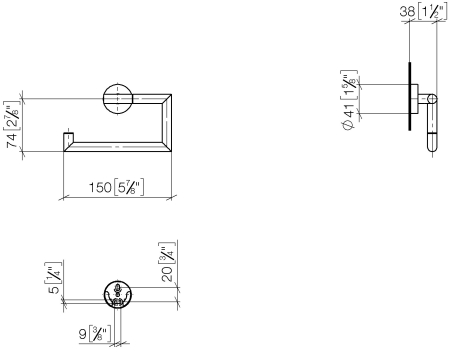

Tissue holder without cover - Matte Black

LISSÉ

83 500 979

- width 150mm
- height 95 mm
- rosette Ø 40 mm
- 40mm projection

Fits: LISSÉ, META

	Matte Black	83 500 979-33
	Chrome	83 500 979-00
	Brushed Platinum	83 500 979-06
	Dark Chrome	83 500 979-19
	Light Gold	83 500 979-26
	Brushed Light Gold	83 500 979-27
	Brushed Bronze	83 500 979-42
	Brushed Champagne (22kt Gold)	83 500 979-46
	Champagne (22kt Gold)	83 500 979-47
	Brushed Chrome	83 500 979-93
	Brushed Dark Platinum	83 500 979-99

83 500 979

mm [inches]

83 500 979

Product version from 7/1/2023

Parts for other finishes can be found here: [Chrome](#)

Tissue holder without cover - Matte Black

LISSE

83 500 979

Spare parts list

Product version from 7/1/2023

No.	Item Number	Name	Quantity used	Delivery time
	90 28 22 626 00-33	holder	12	30