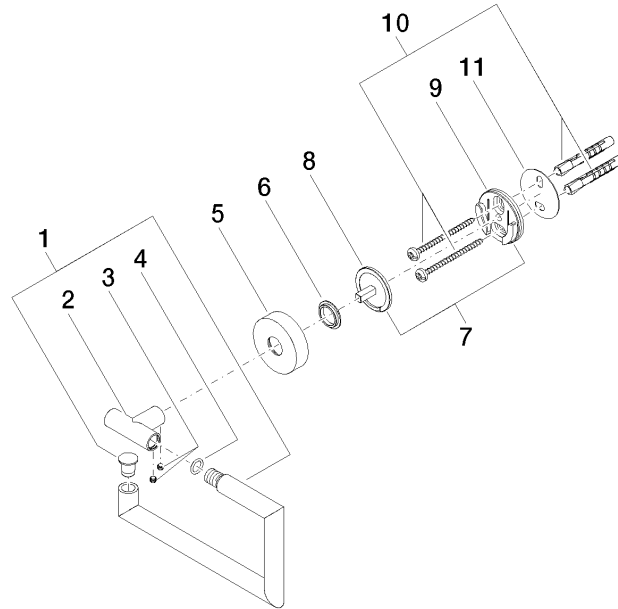

83 500 979

mm [inches]

83 500 979

Product version from 7/1/2023

Parts for other finishes can be found here: [Chrome](#)

Tissue holder without cover - Matte Black

LISSE

83 500 979

Spare parts list

Product version from 7/1/2023

No.	Item Number	Name	Quantity used	Delivery time
	90 28 22 626 00-33	holder	12	30