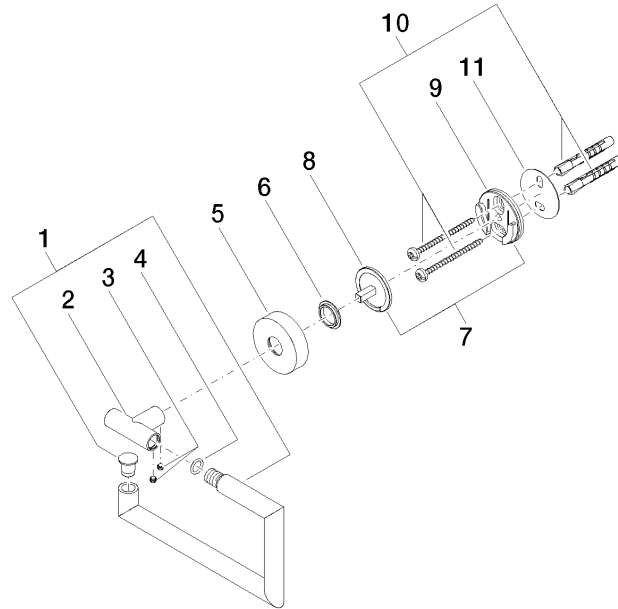

83 500 979

- width 150mm
- height 95 mm
- rosette Ø 40 mm
- 40mm projection

Fits: LISSÉ, META

	Brushed Bronze	83 500 979-42
	Chrome	83 500 979-00
	Brushed Platinum	83 500 979-06
	Dark Chrome	83 500 979-19
	Light Gold	83 500 979-26
	Brushed Light Gold	83 500 979-27
	Matte Black	83 500 979-33
	Brushed Champagne (22kt Gold)	83 500 979-46
	Champagne (22kt Gold)	83 500 979-47
	Brushed Chrome	83 500 979-93
	Brushed Dark Platinum	83 500 979-99

83 500 979

mm [inches]

83 500 979

**Product version from 7/1/2023**

Parts for other finishes can be found here: [Chrome](#)

Tissue holder without cover - Brushed Bronze

LISSÉ

83 500 979

**Spare parts list**

**Product version from 7/1/2023**

No.	Item Number	Name	Quantity used	Delivery time
	90 28 22 626 00-42	holder	12	30