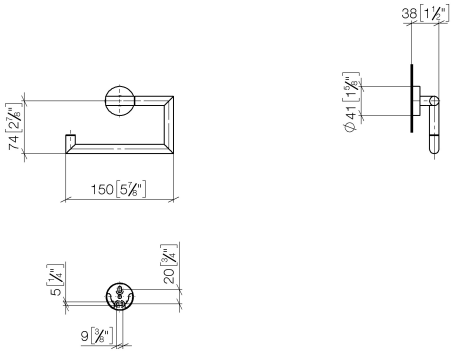

83 500 979

- width 150mm
- height 95 mm
- rosette Ø 40 mm
- 40mm projection

Fits: LISSÉ, META

	Brushed Bronze	83 500 979-42
	Chrome	83 500 979-00
	Brushed Platinum	83 500 979-06
	Dark Chrome	83 500 979-19
	Light Gold	83 500 979-26
	Brushed Light Gold	83 500 979-27
	Matte Black	83 500 979-33
	Brushed Champagne (22kt Gold)	83 500 979-46
	Champagne (22kt Gold)	83 500 979-47
	Brushed Chrome	83 500 979-93
	Brushed Dark Platinum	83 500 979-99

83 500 979

mm [inches]

83 500 979

**Product version from 7/1/2023**

Parts for other finishes can be found here: [Chrome](#)

Tissue holder without cover - Brushed Bronze

LISSÉ

83 500 979

**Spare parts list**

**Product version from 7/1/2023**

No.	Item Number	Name	Quantity used	Delivery time
	90 28 22 626 00-42	holder	12	30